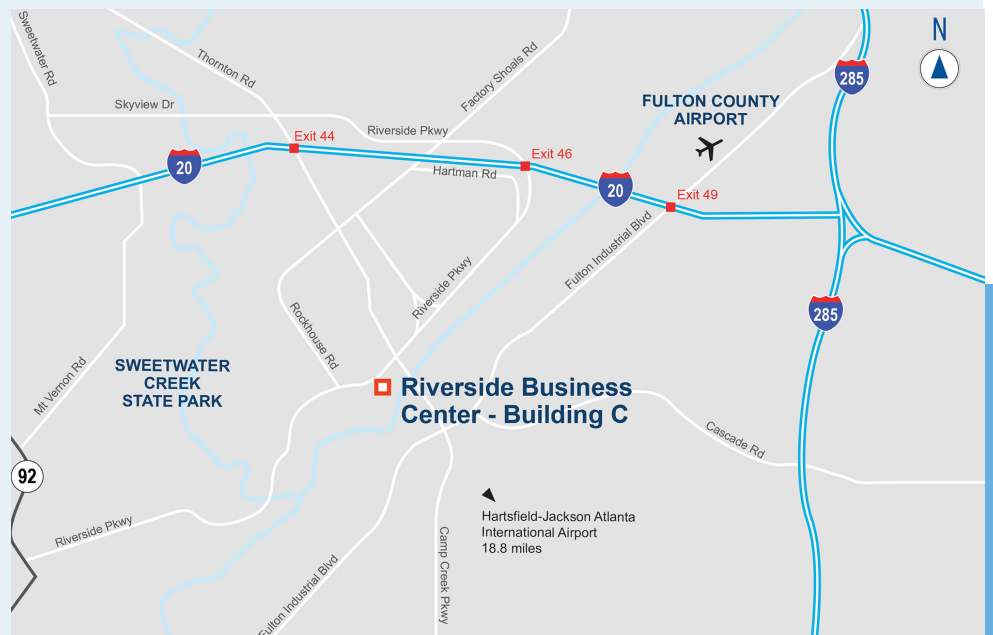

RIVERSIDE BUSINESS CENTER

Building C

475 Riverside Parkway, Lithia Springs, GA 30122

Riverside Business Center Building C is a 285,600 SF, Class-A industrial building, located 3-miles south of I-20 along Thornton Road at the signalized intersection of Riverside Parkway. Additionally, the property is in close proximity to four major interstates, Atlanta Hartsfield-Jackson International Airport, Norfolk Southern Intermodal facility, FedEx small package center and UPS Regional Hub.

One of Atlanta's most desirable business/distribution locations.

- Access to four major interstates (I-20; I-75; I-85; and, I-285).
- Close proximity to Atlanta Hartsfield-Jackson International Airport.
- Located in pro-business Douglas County

Interstate

I-20	3 miles
I-285	7 miles
I-85 S	13 miles
I-85 N	29 miles
I-75 N	16 miles
I-75 S	18 miles

Port Cities

Savannah, GA	257 miles
Charleston, SC	322 miles
Brunswick, GA	285 miles
Jacksonville, FL	341 miles
Norfolk, VA	576 miles
Miami, FL	671 miles

Riverside Business Center Building C is ideally situated for both domestic and international business trades requiring local, regional and national distribution. A robust and skilled population base offers a solid workforce infrastructure.