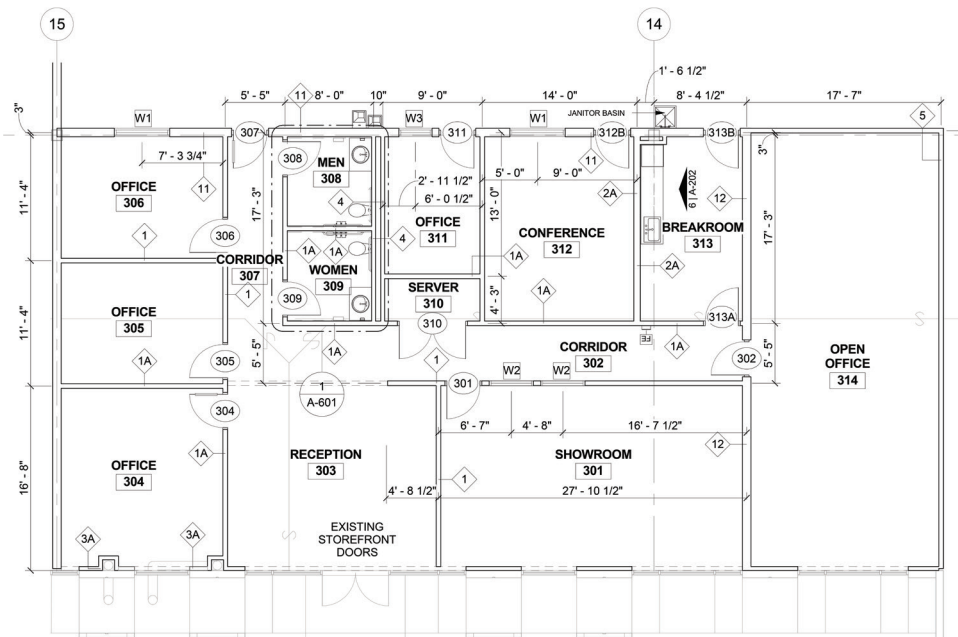

40,055 square feet

CLEAR HEIGHT: 32'

SPEC OFFICE: 3,126 SF

AUTO PARKING: 30 auto spaces

TRAILER PARKING: 13 trailer spaces

DOCK DOORS: 10 - 9' x 10'

DRIVE-IN DOORS: 1 - 12' X 12'

TRUCK COURT: 130'/185'

COLUMN SPACING: 54' X 50'

BUILDING DEPTH: 250'

3,126 SF SPEC OFFICE LAYOUT

Notable Distances

Air

Hartsfield-Jackson Atlanta International Airport	16 miles
Fulton County Airport-Brown Field	6.5 miles
Cobb International Airport	23.2 miles