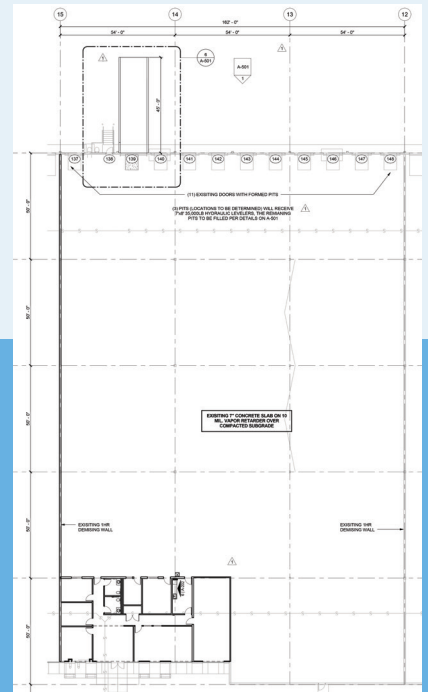

40,055 square feet

CLEAR HEIGHT: 32'

SPEC OFFICE: 3,126 SF

AUTO PARKING: 30 auto spaces

TRAILER PARKING: 13 trailer spaces

DOCK DOORS: 10 - 9' x 10'

DRIVE-IN DOORS: 1 - 12' X 12'

TRUCK COURT: 130'/185'

COLUMN SPACING: 54' X 50'

BUILDING DEPTH: 250'

3,126 SF SPEC OFFICE LAYOUT

Notable Distances

Air

Hartsfield-Jackson Atlanta International Airport	16 miles
Fulton County Airport-Brown Field	6.5 miles
Cobb International Airport	23.2 miles