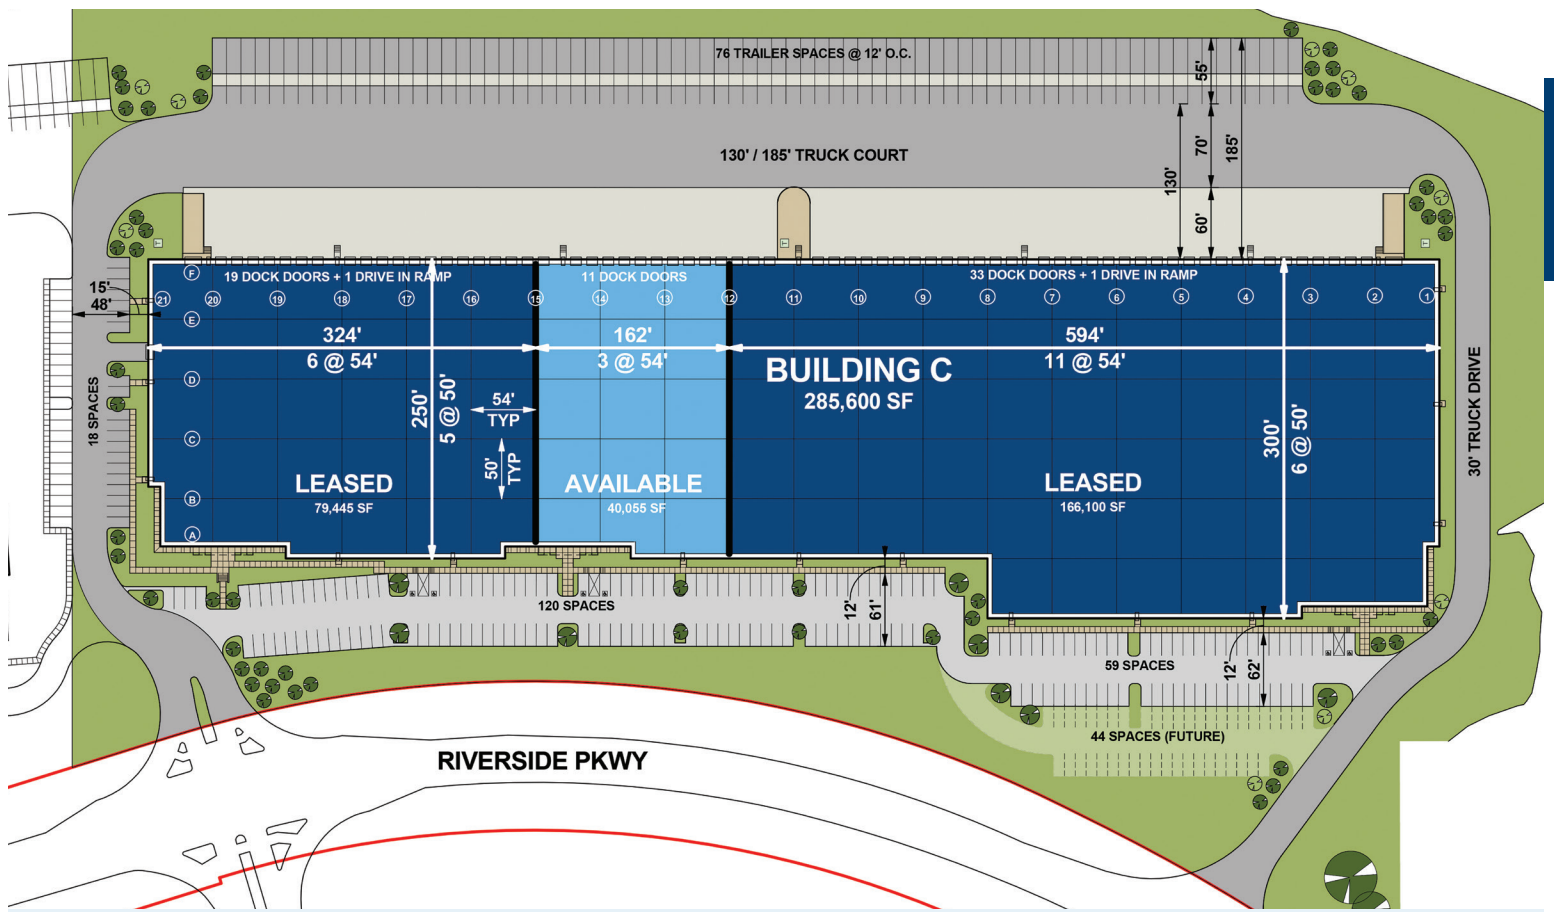

RIVERSIDE BUSINESS CENTER

Building C

475 Riverside Parkway, Lithia Springs, GA 30122

Riverside Business Center Building C is a 285,600 SF, Class-A industrial building, located 3-miles south of I-20 along Thornton Road at the signalized intersection of Riverside Parkway. Additionally, the property is in close proximity to four major interstates, Atlanta Hartsfield-Jackson International Airport, Norfolk Southern Intermodal facility, FedEx small package center and UPS Regional Hub.

40,055 square feet

CLEAR HEIGHT: 32'

SPEC OFFICE: 3,126 SF

AUTO PARKING: 30 auto spaces

TRAILER PARKING: 13 trailer spaces

DOCK DOORS: 10 - 9' x 10'

DRIVE-IN DOORS: 1 - 12' X 12'

TRUCK COURT: 130'/185'

COLUMN SPACING: 54' X 50'

BUILDING DEPTH: 250'

3,126 SF SPEC OFFICE LAYOUT

Notable Distances

Air

Hartsfield-Jackson Atlanta International Airport	16 miles
Fulton County Airport-Brown Field	6.5 miles
Cobb International Airport	23.2 miles