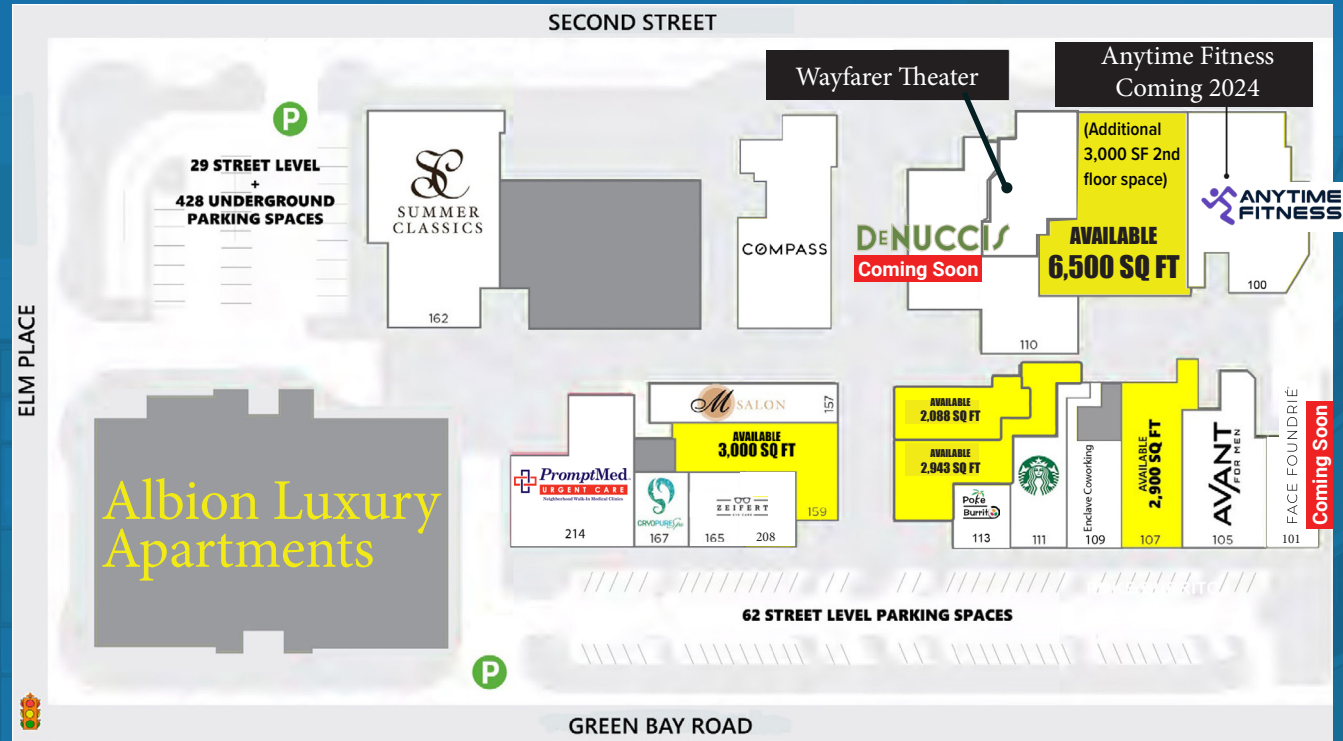

1,300 SQ FT - 6,500 SQ FT

RETAIL SPACES AVAILABLE

RENAISSANCE PLACE

HIGHLAND PARK, ILLINOIS

ANYTIME FITNESS
COMING SOON

DENUCCI'S ITALIAN & FACE FOUNDRIE COMING SOON

NEWMARK

For more information,
please contact:

RENAISSANCE PLACE

HIGHLAND PARK, ILLINOIS

SITEPLAN

LOCATION HIGHLIGHTS

- Tenants include Starbucks, Compass Realty, a 5 screen movie theatre and many more shops and restaurants.
- 30 luxury residential apartments and 3 levels of professional office space that is 100% occupied.
- Offers ample parking, with 519 parking spaces between street level and underground.
- Area retailers include Anthropologie, Blue Mercury, and many others. Blocks away from the Metra station with over 1,000 daily boardings.

NEWMARK

RENAISSANCE PLACE

HIGHLAND PARK, ILLINOIS

SITE INFORMATION

RETAIL SPACE AVAILABLE

| | |
|---|----------|
| Space 104 | 6,500SF |
| (Available with an additional 3,000SF of second floor storage) | |
| Space 107 | 2,900 SF |
| Space 112 | 5,031 SF |
| Space 159 | 3,000 SF |

RENAISSANCE PLACE

HIGHLAND PARK, ILLINOIS

RENAISSANCE PLACE

COMPASS

AVANT
FOR MEN

PromptMed
URGENT CARE
Neighborhood Walk-In Medical Clinics

WAYFARERS
THEATRE

FACE FOUNDRIE