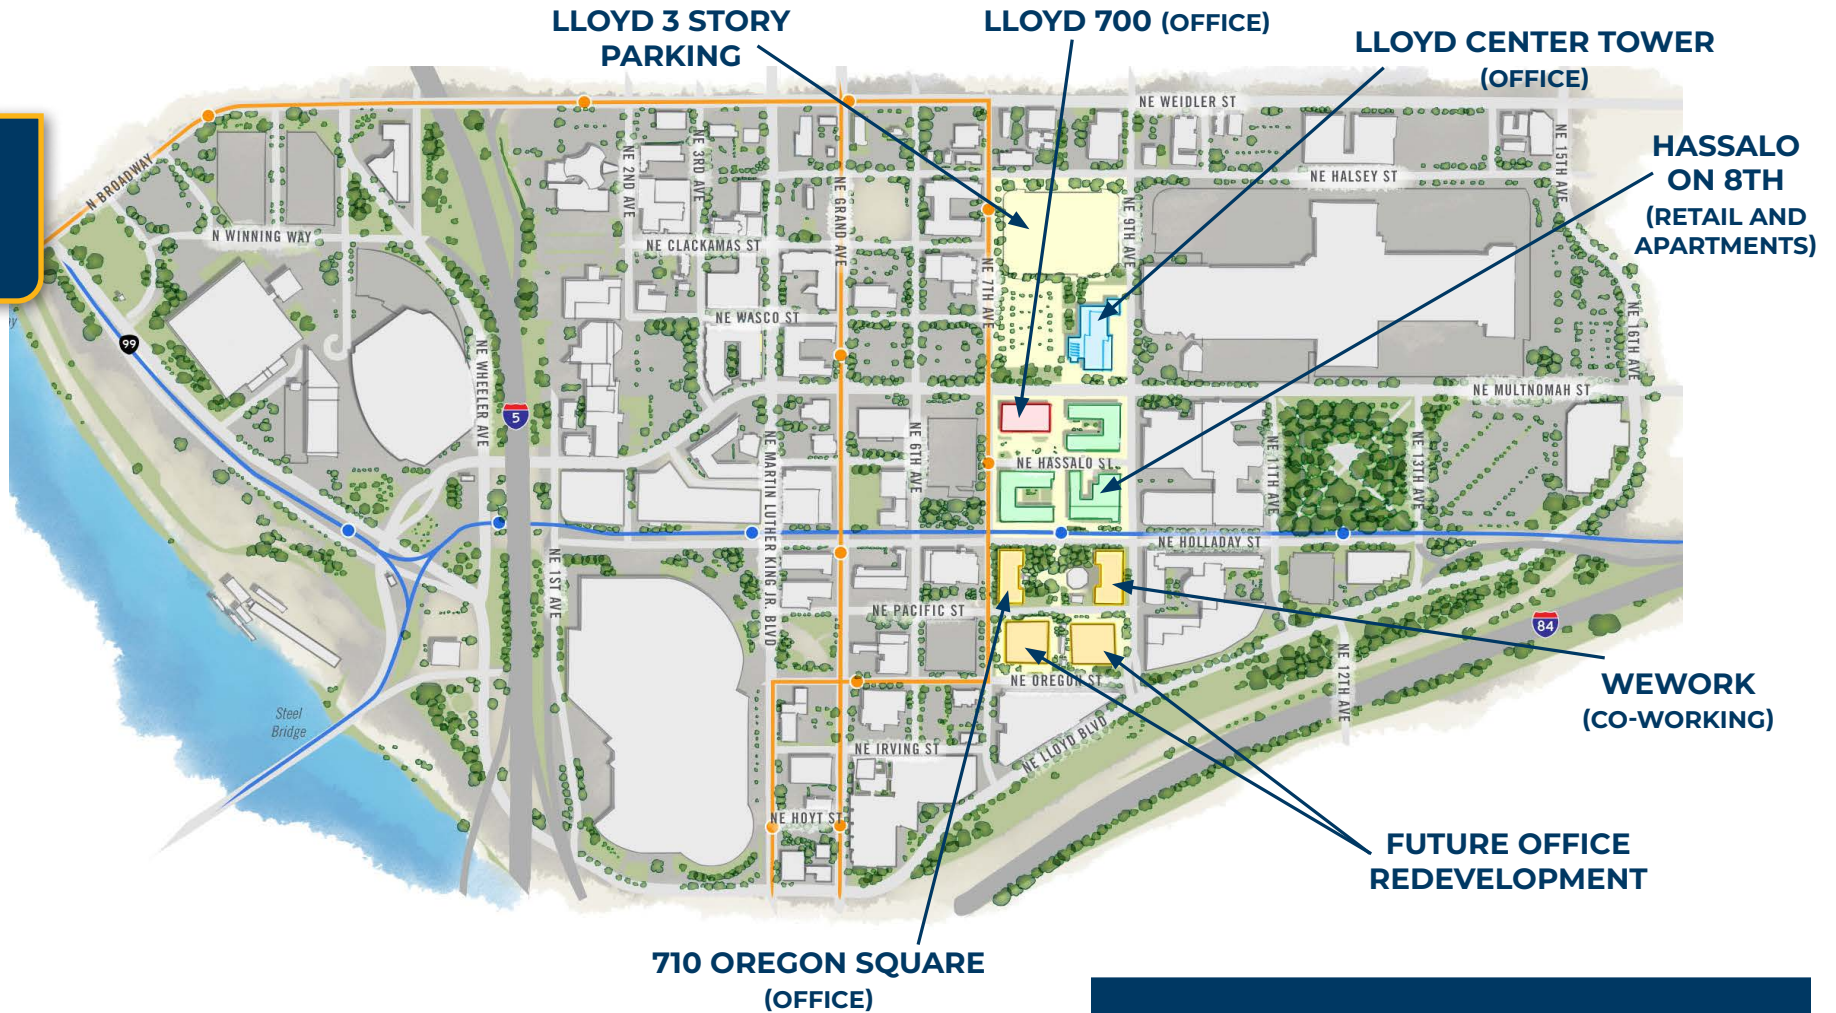

ALL SUITES AVAILABLE NOW

AMENITY IMAGES

Green Bridge Coffee & Pastries

Ample Secured Bike Parking

Direct Access to Congressman Earl Blumenauer Bicycle and Pedestrian Bridge

Open Atrium Building Lobby

LOCATION MAP