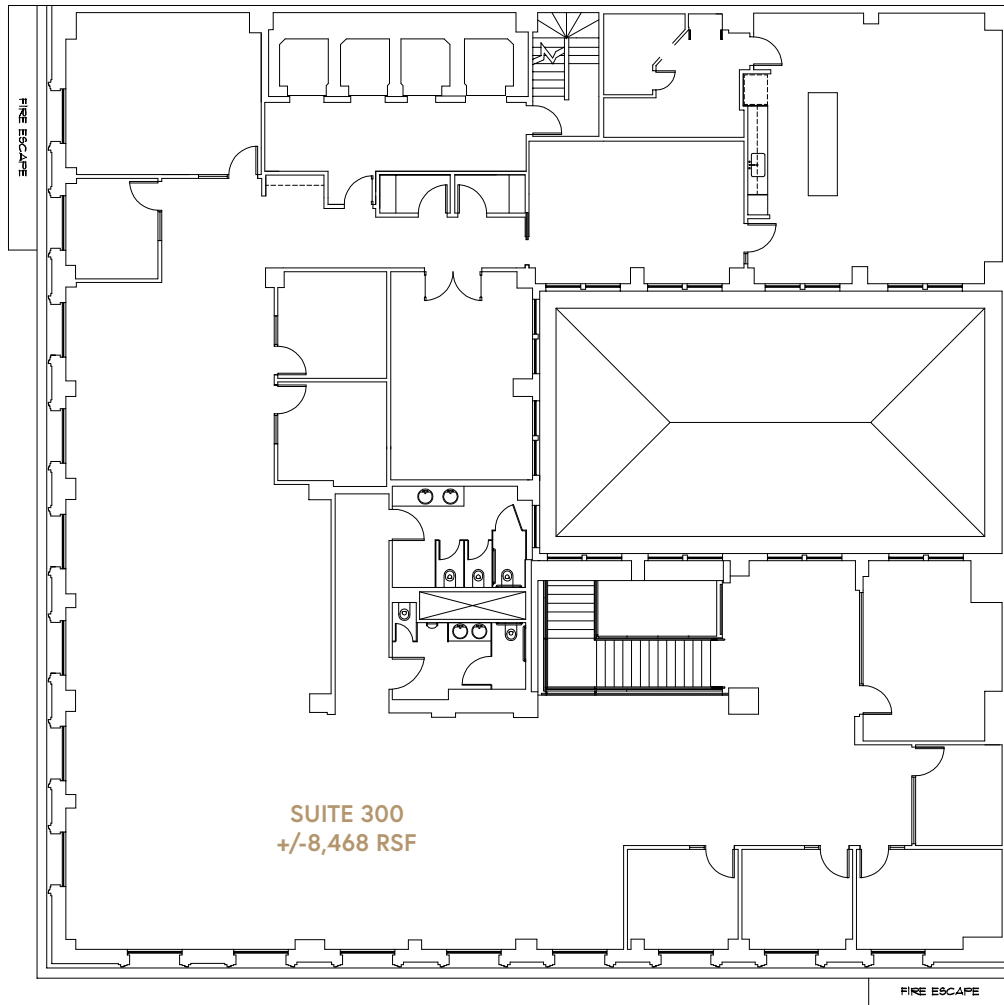

## 2ND FLOOR – YEON BUILDING

CONNECTED BY INTERIOR STAIRS TO 3RD FLOOR AND SUITE 300 FOR +/-18,369 RSF TOTAL

THIS DRAWING IS NOT TO SCALE AND IS FOR ILLUSTRATIVE PURPOSES ONLY. FURNITURE IS NOT INCLUDED.

# 3RD FLOOR – YEON BUILDING

CONNECTED BY INTERIOR STAIRS TO 2ND FLOOR AND SUITE 200 FOR +/-18,369 RSF TOTAL

THIS DRAWING IS NOT TO SCALE AND IS FOR ILLUSTRATIVE PURPOSES ONLY. FURNITURE IS NOT INCLUDED.

# 4TH FLOOR – YEON BUILDING

SUITE 400 VIRTUAL TOUR

THIS DRAWING IS NOT TO SCALE AND IS FOR ILLUSTRATIVE PURPOSES ONLY. FURNITURE IS NOT INCLUDED.