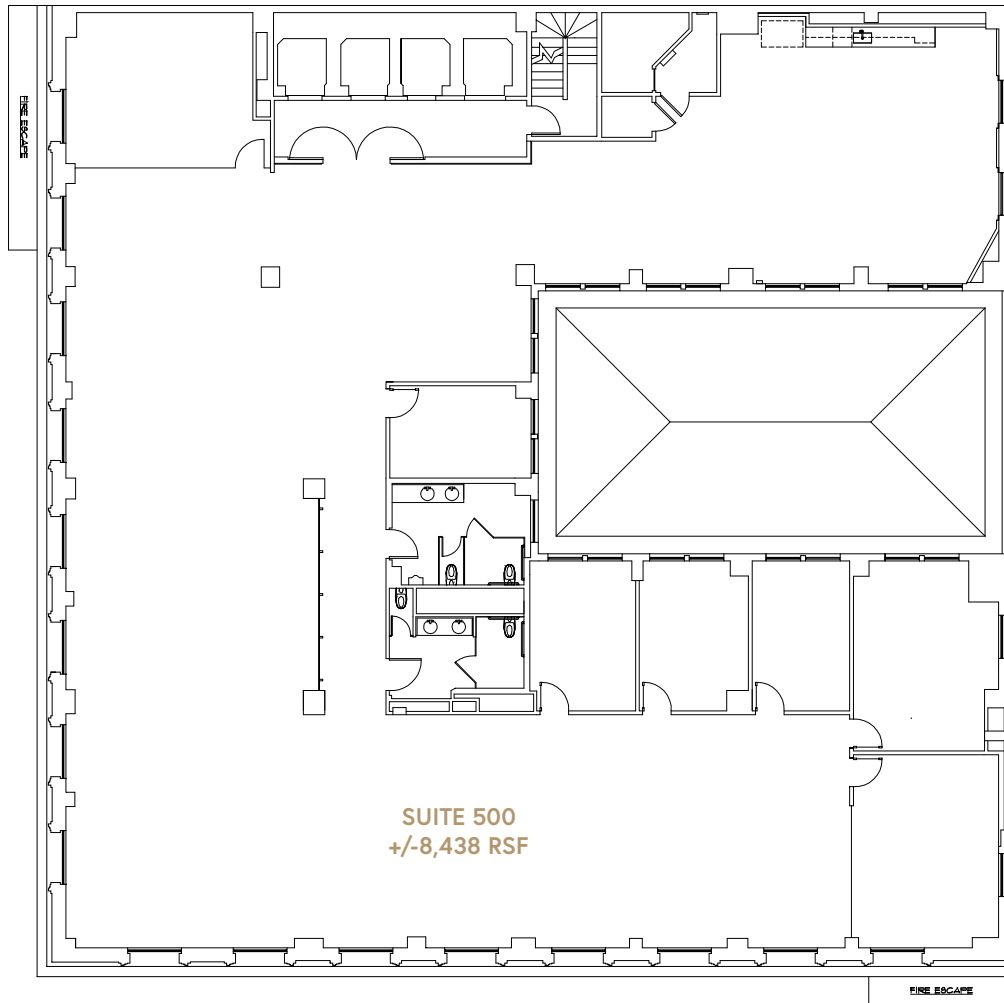

# 3RD FLOOR – YEON BUILDING

CONNECTED BY INTERIOR STAIRS TO 2ND FLOOR AND SUITE 200 FOR +/-18,369 RSF TOTAL

THIS DRAWING IS NOT TO SCALE AND IS FOR ILLUSTRATIVE PURPOSES ONLY. FURNITURE IS NOT INCLUDED.

# 4TH FLOOR – YEON BUILDING

SUITE 400 VIRTUAL TOUR

THIS DRAWING IS NOT TO SCALE AND IS FOR ILLUSTRATIVE PURPOSES ONLY. FURNITURE IS NOT INCLUDED.

# 5TH FLOOR – YEON BUILDING

[SUITE 500 VIRTUAL TOUR](#)

THIS DRAWING IS NOT TO SCALE AND IS FOR ILLUSTRATIVE PURPOSES ONLY.

**SUITE PHOTOS  
COMING SOON**