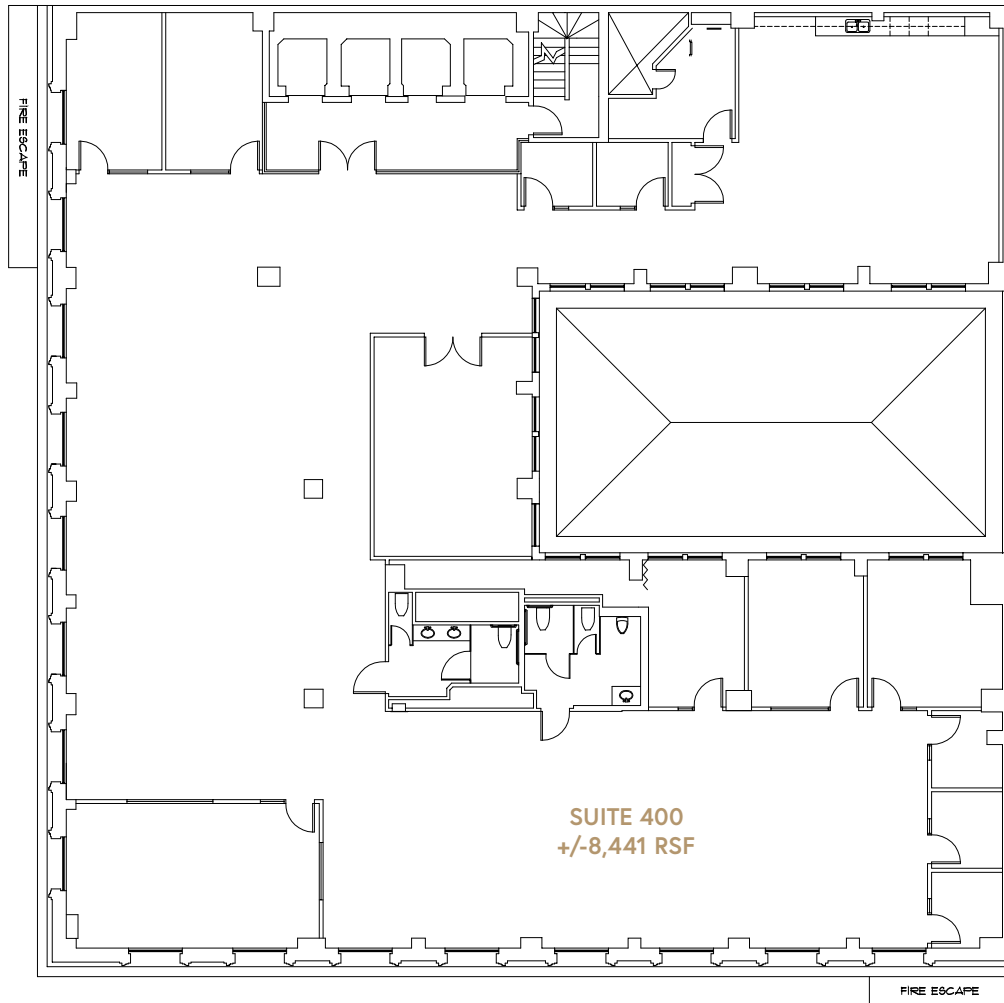

## 2ND FLOOR – YEON BUILDING

CONNECTED BY INTERIOR STAIRS TO 3RD FLOOR AND SUITE 300 FOR +/-18,369 RSF TOTAL

THIS DRAWING IS NOT TO SCALE AND IS FOR ILLUSTRATIVE PURPOSES ONLY. FURNITURE IS NOT INCLUDED.

# 3RD FLOOR – YEON BUILDING

CONNECTED BY INTERIOR STAIRS TO 2ND FLOOR AND SUITE 200 FOR +/-18,369 RSF TOTAL

THIS DRAWING IS NOT TO SCALE AND IS FOR ILLUSTRATIVE PURPOSES ONLY. FURNITURE IS NOT INCLUDED.

# 4TH FLOOR – YEON BUILDING

SUITE 400 VIRTUAL TOUR

THIS DRAWING IS NOT TO SCALE AND IS FOR ILLUSTRATIVE PURPOSES ONLY. FURNITURE IS NOT INCLUDED.