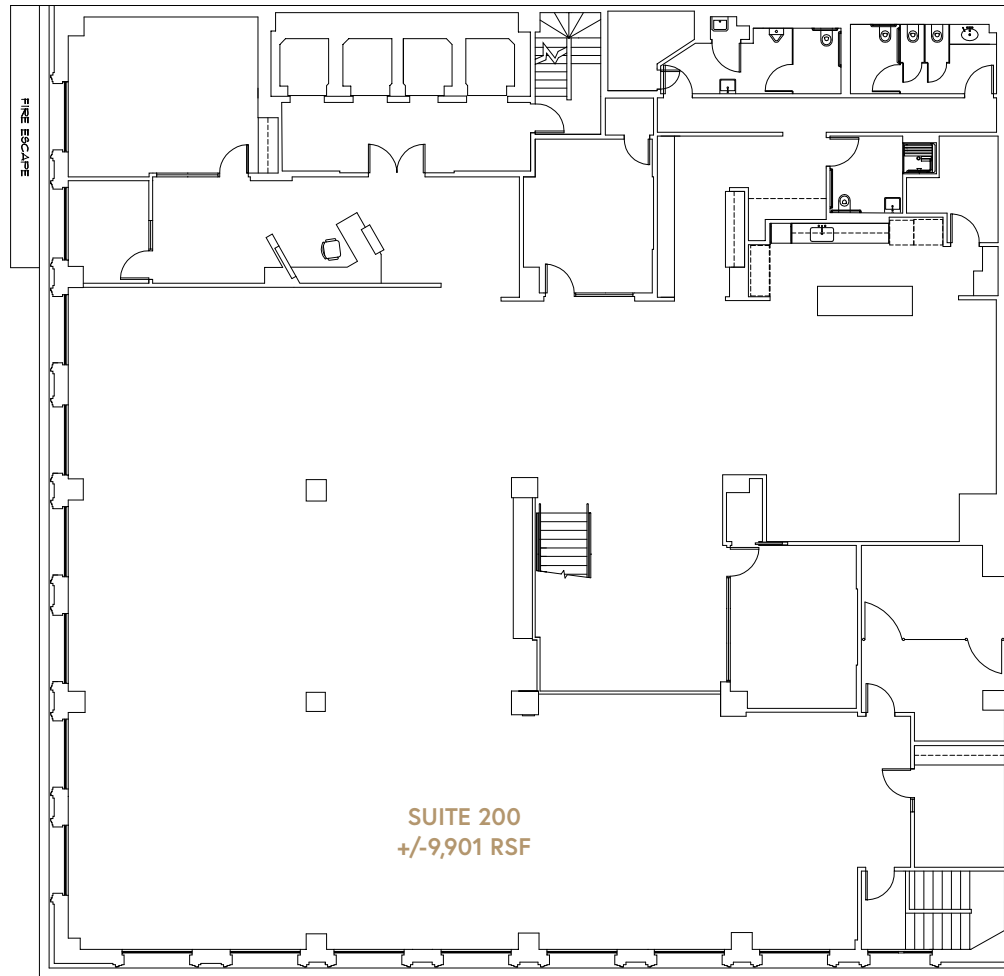

## 2ND FLOOR – YEON BUILDING

CONNECTED BY INTERIOR STAIRS TO 3RD FLOOR AND SUITE 300 FOR +/-18,369 RSF TOTAL

THIS DRAWING IS NOT TO SCALE AND IS FOR ILLUSTRATIVE PURPOSES ONLY. FURNITURE IS NOT INCLUDED.