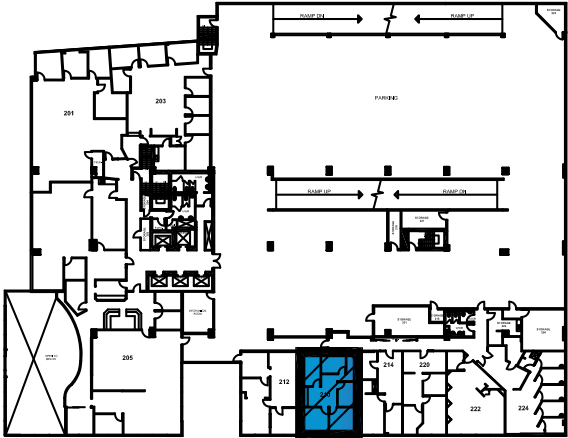

Pan Am
BUILDING

Suite 201

2,583 SF

The floor plans provided are for informational purposes only. Landlord shall not be held responsible for the accuracy or completeness of the information provided. All measurements shall be field verified and the Landlord shall be held harmless.

Pan Am
BUILDING

Suite 203

2,482 SF

The floor plans provided are for informational purposes only. Landlord shall not be held responsible for the accuracy or completeness of the information provided. All measurements shall be field verified and the Landlord shall be held harmless.

Pan Am
BUILDING

Suite 210
1,122 SF

The floor plans provided are for informational purposes only. Landlord shall not be held responsible for the accuracy or completeness of the information provided. All measurements shall be field verified and the Landlord shall be held harmless.

The floor plans provided are for informational purposes only. Landlord shall not be held responsible for the accuracy or completeness of the information provided. All measurements shall be field verified and the Landlord shall be held harmless.