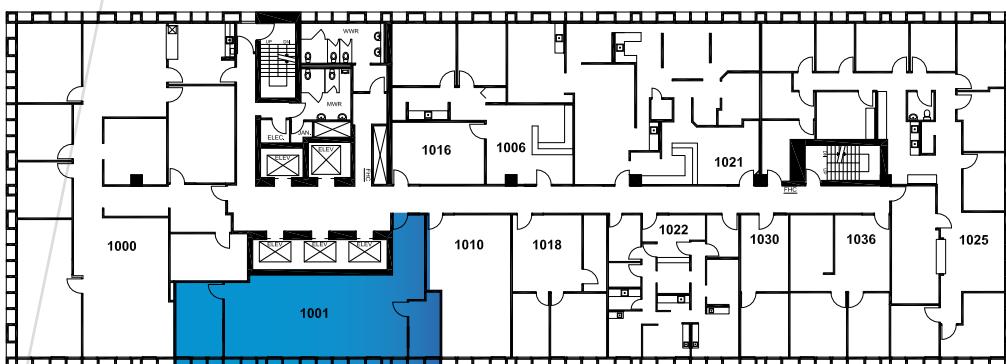

Pan Am
BUILDING

Suite 1000
3,510 SF

The floor plans provided are for informational purposes only. Landlord shall not be held responsible for the accuracy or completeness of the information provided. All measurements shall be field verified and the Landlord shall be held harmless.

Pan Am
BUILDING

Suite 1001
1,182 SF

The floor plans provided are for informational purposes only. Landlord shall not be held responsible for the accuracy or completeness of the information provided. All measurements shall be field verified and the Landlord shall be held harmless.