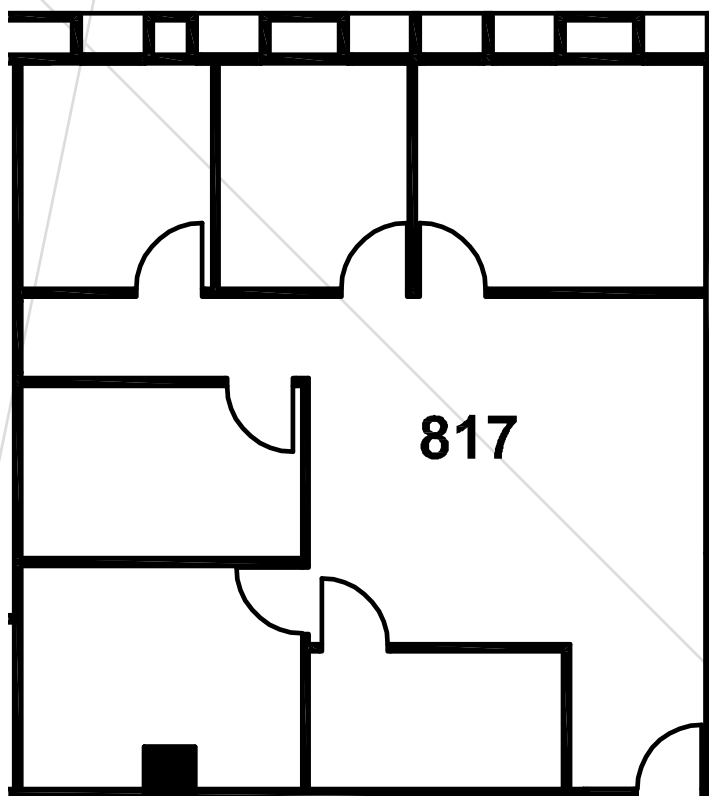

Pan Am
BUILDING

Suite 817

1,265 SF

The floor plans provided are for informational purposes only. Landlord shall not be held responsible for the accuracy or completeness of the information provided. All measurements shall be field verified and the Landlord shall be held harmless.