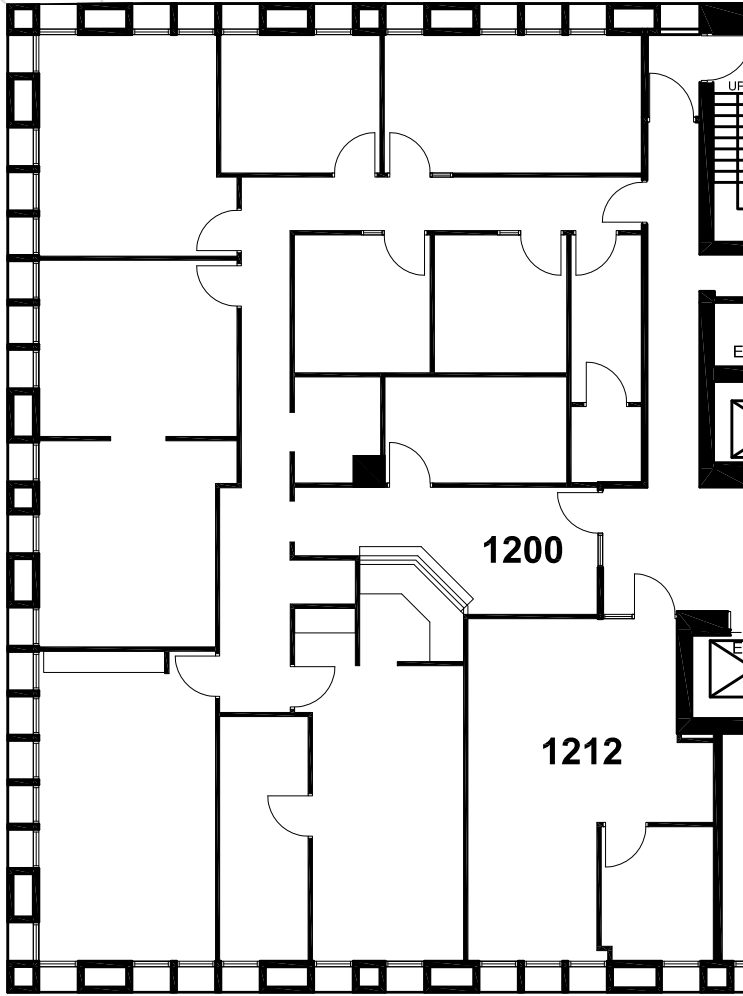

Pan Am
BUILDING

Suite 1022
961 SF

The floor plans provided are for informational purposes only. Landlord shall not be held responsible for the accuracy or completeness of the information provided. All measurements shall be field verified and the Landlord shall be held harmless.

Pan Am
BUILDING

Suite 1030
361 SF

The floor plans provided are for informational purposes only. Landlord shall not be held responsible for the accuracy or completeness of the information provided. All measurements shall be field verified and the Landlord shall be held harmless.

Colliers

Pan Am
BUILDING

Suite 1200
3,277 SF

The floor plans provided are for informational purposes only. Landlord shall not be held responsible for the accuracy or completeness of the information provided. All measurements shall be field verified and the Landlord shall be held harmless.