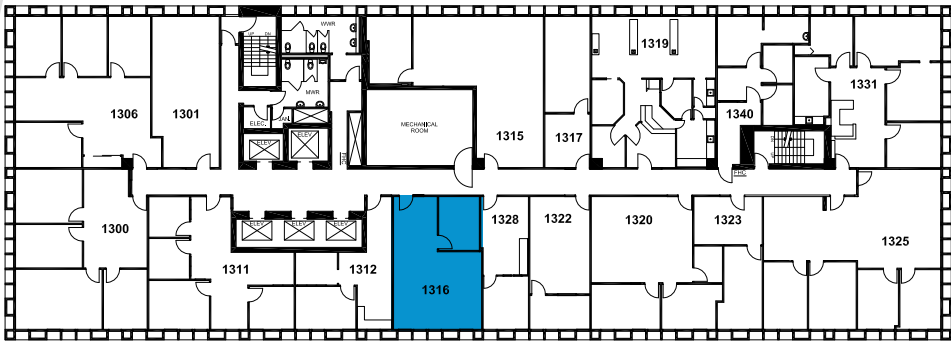

Pan Am
BUILDING

Suite 1316
636 SF

The floor plans provided are for informational purposes only. Landlord shall not be held responsible for the accuracy or completeness of the information provided. All measurements shall be field verified and the Landlord shall be held harmless.