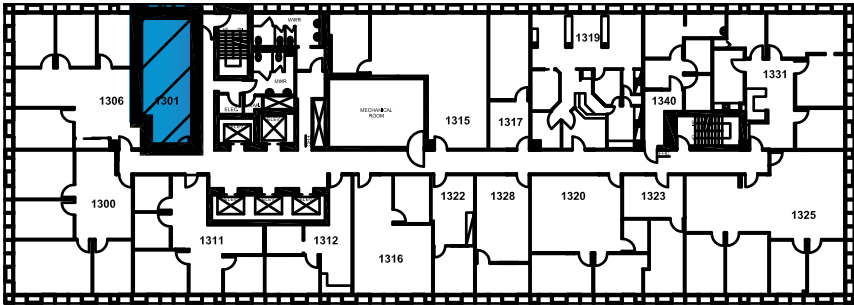

Pan Am
BUILDING

Suite 1301
601 SF

The floor plans provided are for informational purposes only. Landlord shall not be held responsible for the accuracy or completeness of the information provided. All measurements shall be field verified and the Landlord shall be held harmless.