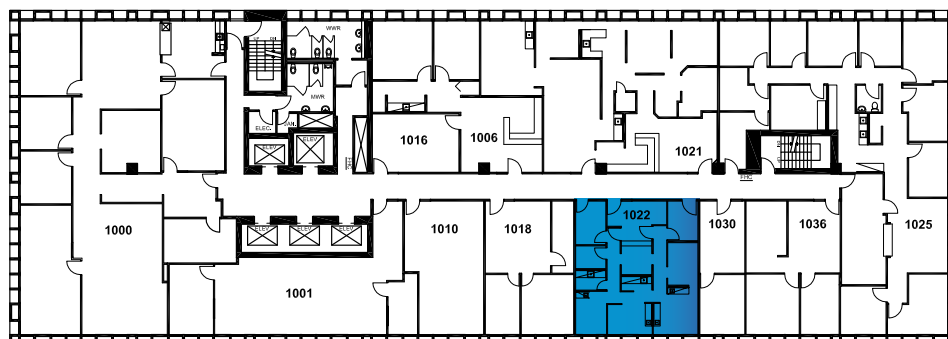

Pan Am
BUILDING

Suite 1022
961 SF

The floor plans provided are for informational purposes only. Landlord shall not be held responsible for the accuracy or completeness of the information provided. All measurements shall be field verified and the Landlord shall be held harmless.