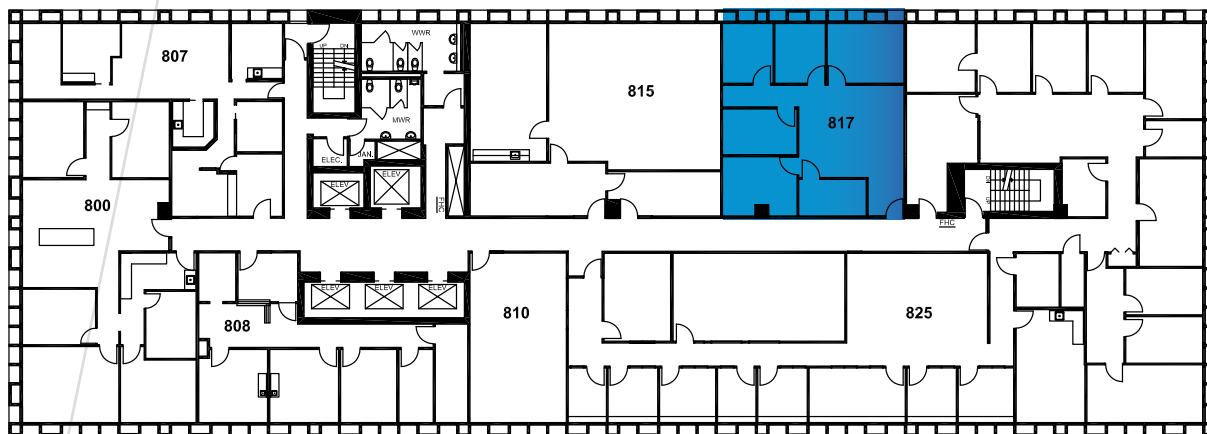

Pan Am
BUILDING

Suite 728
1,581 SF

The floor plans provided are for informational purposes only. Landlord shall not be held responsible for the accuracy or completeness of the information provided. All measurements shall be field verified and the Landlord shall be held harmless.

Pan Am
BUILDING

Suite 800
1,939 SF

The floor plans provided are for informational purposes only. Landlord shall not be held responsible for the accuracy or completeness of the information provided. All measurements shall be field verified and the Landlord shall be held harmless.

Pan Am
BUILDING

Suite 817

1,265 SF

The floor plans provided are for informational purposes only. Landlord shall not be held responsible for the accuracy or completeness of the information provided. All measurements shall be field verified and the Landlord shall be held harmless.