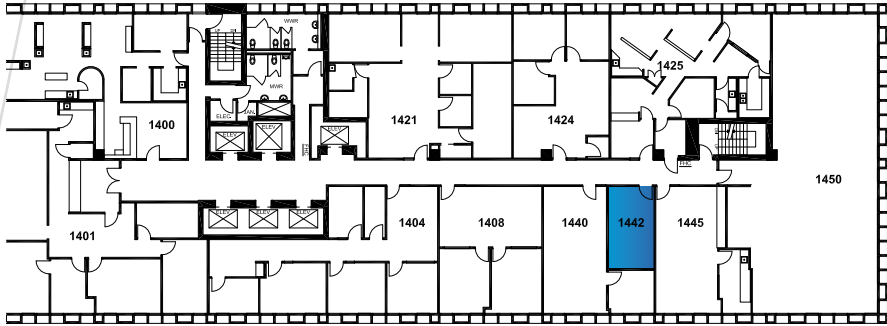

Pan Am
BUILDING

Suite 1442

250 SF

The floor plans provided are for informational purposes only. Landlord shall not be held responsible for the accuracy or completeness of the information provided. All measurements shall be field verified and the Landlord shall be held harmless.