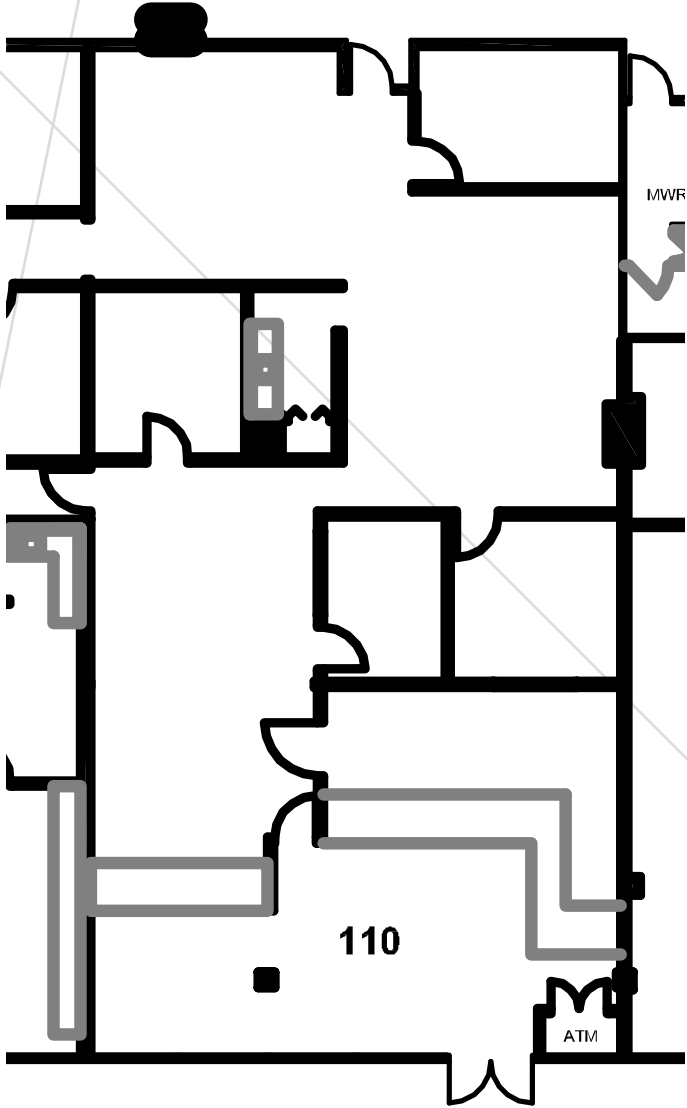

Pan Am

BUILDING

Suite 107

2,824 SF

The floor plans provided are for informational purposes only. Landlord shall not be held responsible for the accuracy or completeness of the information provided. All measurements shall be field verified and the Landlord shall be held harmless.

Pan Am
BUILDING

Suite 110

3,135 SF

The floor plans provided are for informational purposes only. Landlord shall not be held responsible for the accuracy or completeness of the information provided. All measurements shall be field verified and the Landlord shall be held harmless.

Pan Am
BUILDING

Suite 112
970 SF

The floor plans provided are for informational purposes only. Landlord shall not be held responsible for the accuracy or completeness of the information provided. All measurements shall be field verified and the Landlord shall be held harmless.