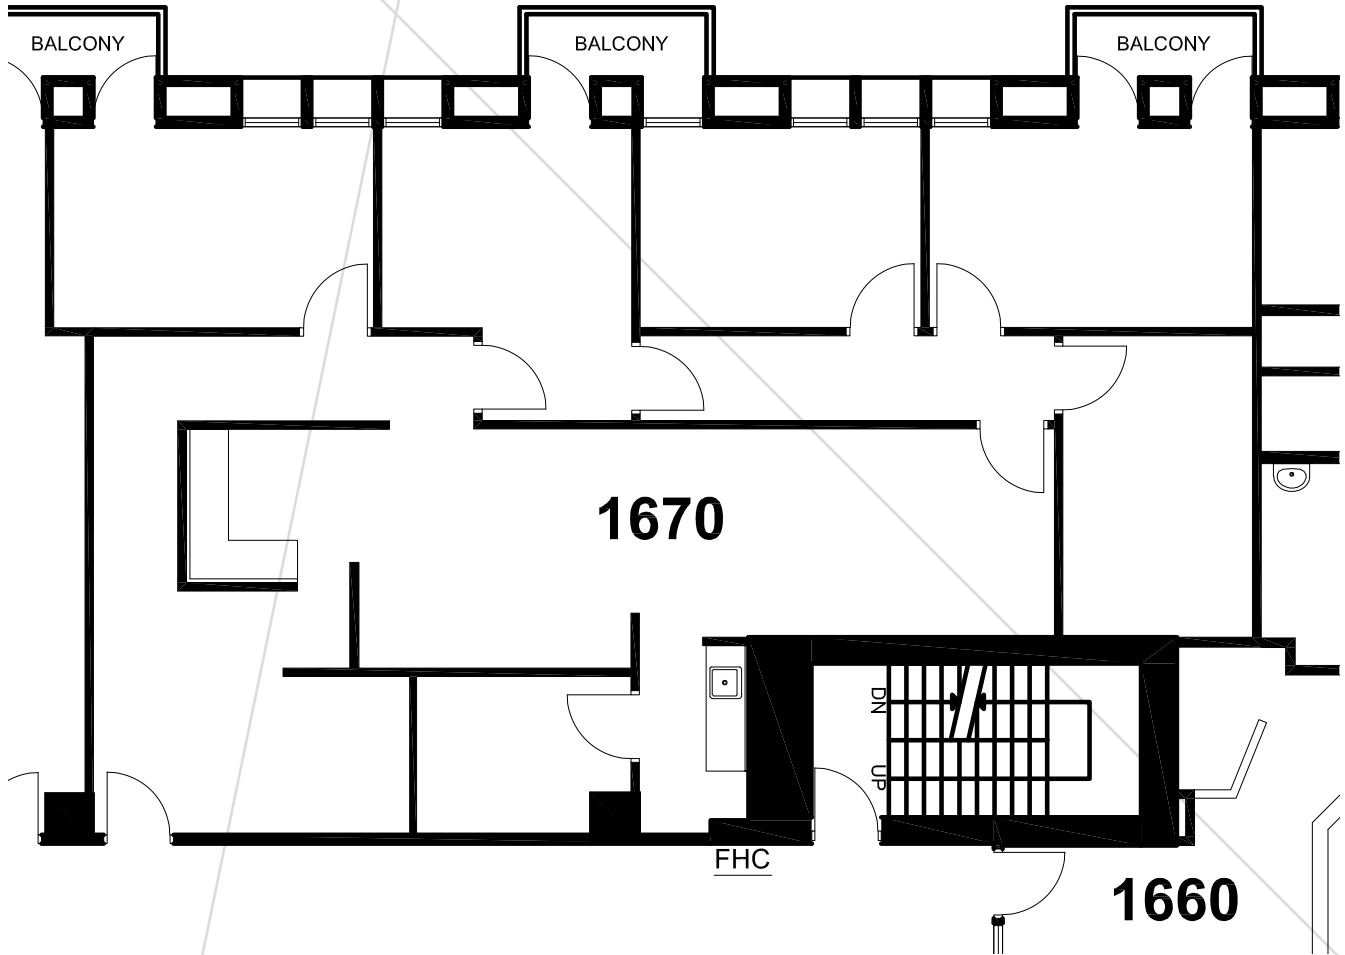

Pan Am
BUILDING

Suite 1670
1,943 SF

The floor plans provided are for informational purposes only. Landlord shall not be held responsible for the accuracy or completeness of the information provided. All measurements shall be field verified and the Landlord shall be held harmless.