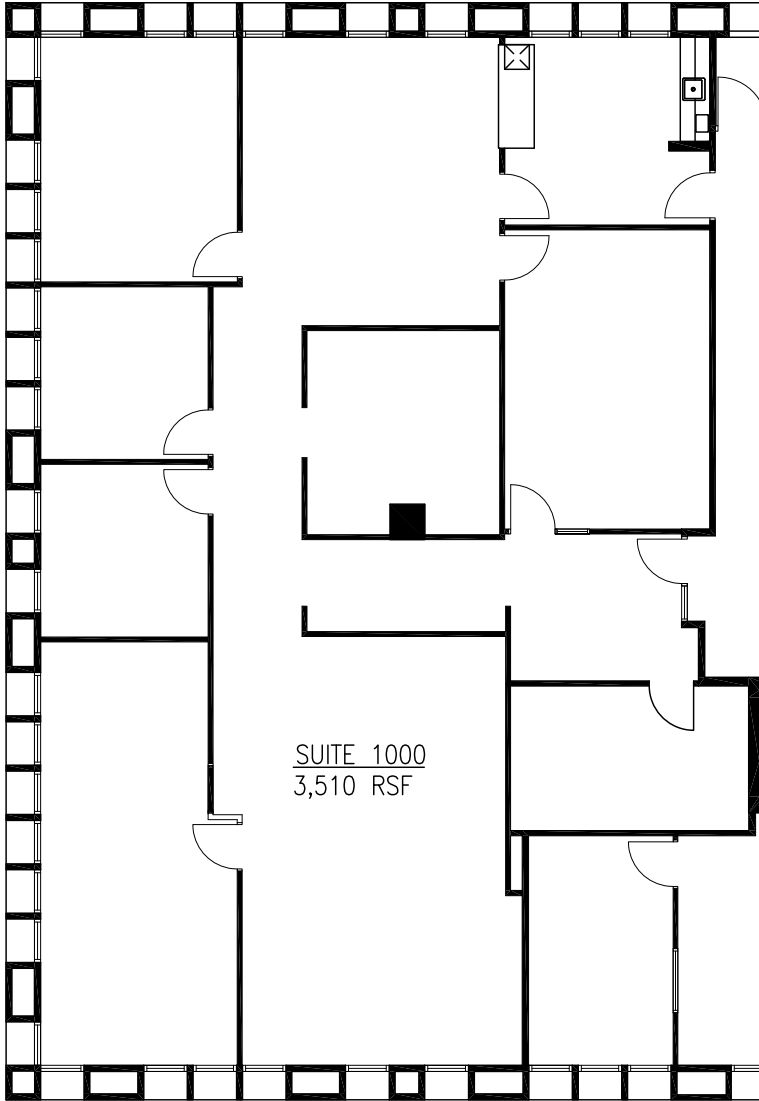

Pan Am
BUILDING

Suite 817

1,265 SF

The floor plans provided are for informational purposes only. Landlord shall not be held responsible for the accuracy or completeness of the information provided. All measurements shall be field verified and the Landlord shall be held harmless.

Pan Am

BUILDING

Suite 825

5,966 SF

The floor plans provided are for informational purposes only. Landlord shall not be held responsible for the accuracy or completeness of the information provided. All measurements shall be field verified and the Landlord shall be held harmless.

Pan Am
BUILDING

Suite 1000
3,510 SF

The floor plans provided are for informational purposes only. Landlord shall not be held responsible for the accuracy or completeness of the information provided. All measurements shall be field verified and the Landlord shall be held harmless.

Pan Am
BUILDING

Suite 1001
1,182 SF

The floor plans provided are for informational purposes only. Landlord shall not be held responsible for the accuracy or completeness of the information provided. All measurements shall be field verified and the Landlord shall be held harmless.