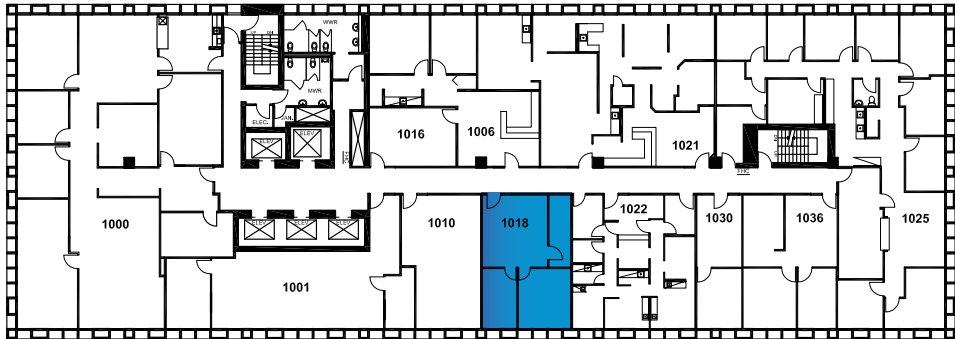

Pan Am
BUILDING

Suite 1018
699 SF

The floor plans provided are for informational purposes only. Landlord shall not be held responsible for the accuracy or completeness of the information provided. All measurements shall be field verified and the Landlord shall be held harmless.