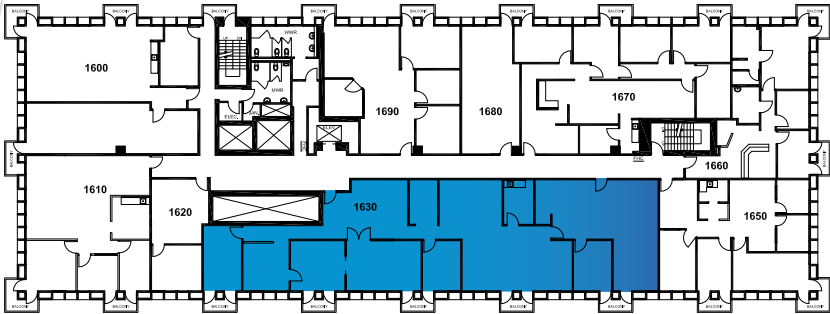

Pan Am
BUILDING

Suite 1630

3,634 SF

The floor plans provided are for informational purposes only. Landlord shall not be held responsible for the accuracy or completeness of the information provided. All measurements shall be field verified and the Landlord shall be held harmless.