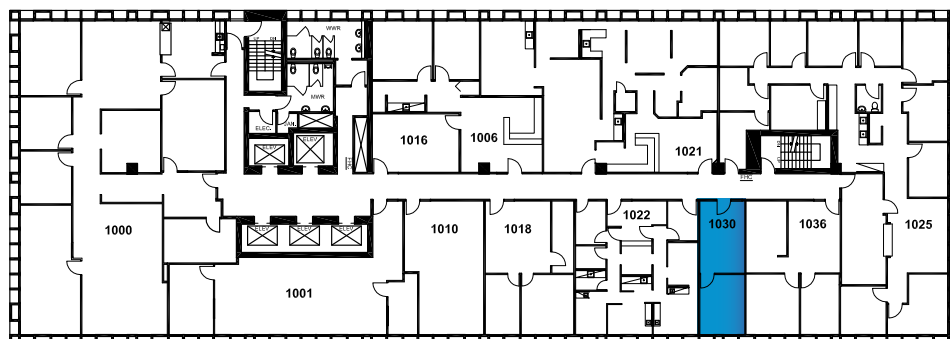

Pan Am
BUILDING

Suite 1022
961 SF

The floor plans provided are for informational purposes only. Landlord shall not be held responsible for the accuracy or completeness of the information provided. All measurements shall be field verified and the Landlord shall be held harmless.

Pan Am
BUILDING

Suite 1030
361 SF

The floor plans provided are for informational purposes only. Landlord shall not be held responsible for the accuracy or completeness of the information provided. All measurements shall be field verified and the Landlord shall be held harmless.