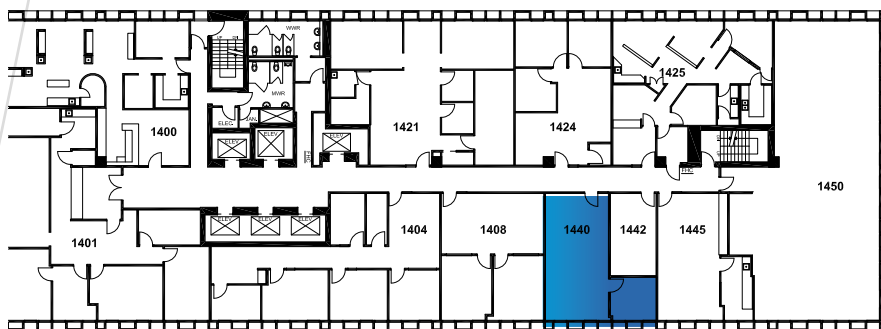

Pan Am
BUILDING

Suite 1440
656 SF

The floor plans provided are for informational purposes only. Landlord shall not be held responsible for the accuracy or completeness of the information provided. All measurements shall be field verified and the Landlord shall be held harmless.