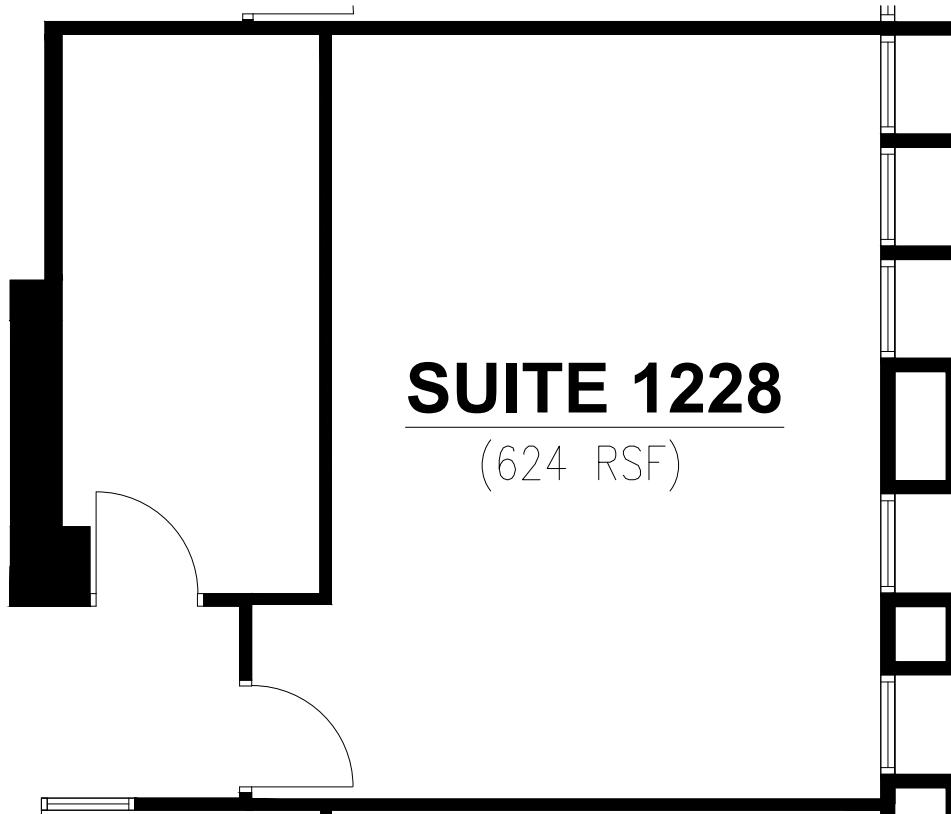

Pan Am
BUILDING

Suite 1228
624 SF

The floor plans provided are for informational purposes only. Landlord shall not be held responsible for the accuracy or completeness of the information provided. All measurements shall be field verified and the Landlord shall be held harmless.

Colliers