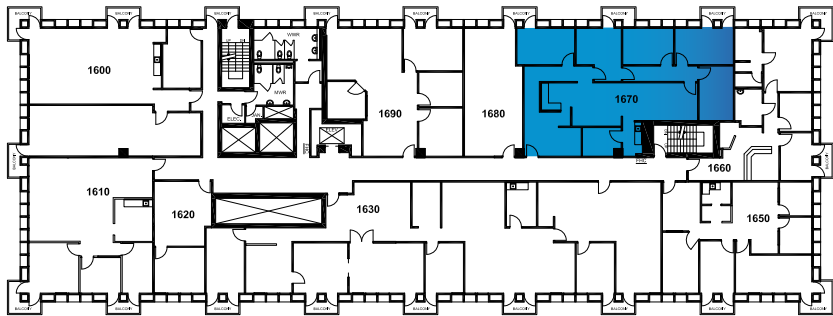

Pan Am
BUILDING

Suite 1670
1,943 SF

The floor plans provided are for informational purposes only. Landlord shall not be held responsible for the accuracy or completeness of the information provided. All measurements shall be field verified and the Landlord shall be held harmless.