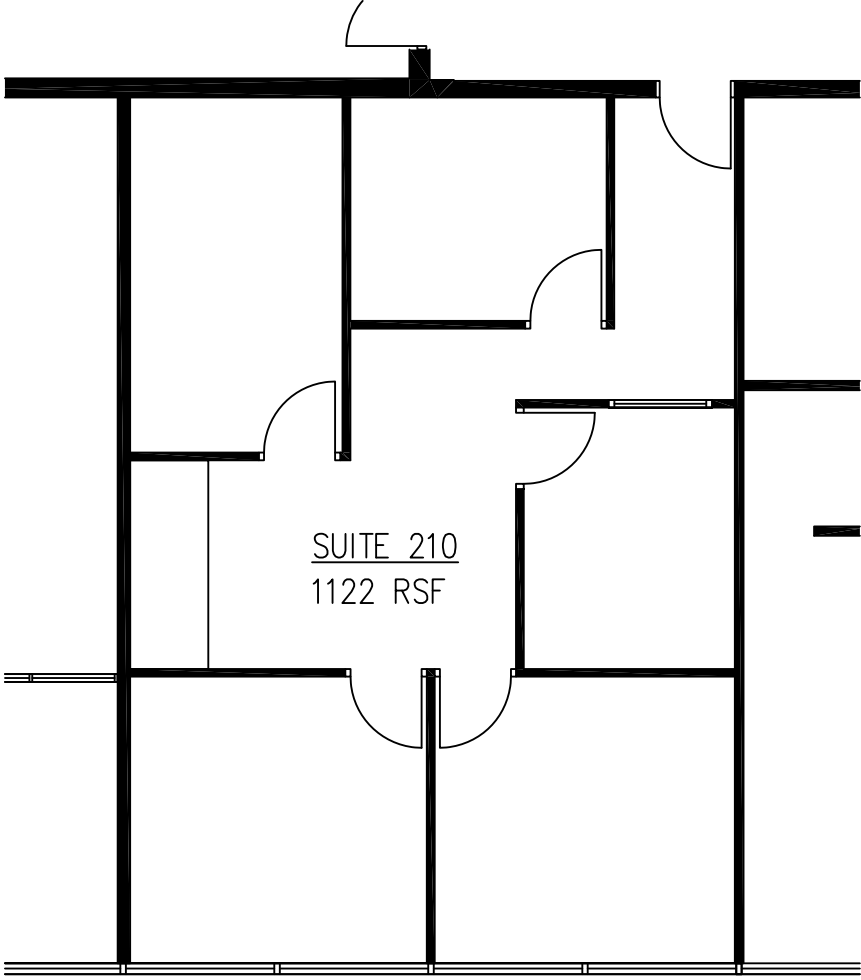

Pan Am
BUILDING

Suite 203

2,482 SF

The floor plans provided are for informational purposes only. Landlord shall not be held responsible for the accuracy or completeness of the information provided. All measurements shall be field verified and the Landlord shall be held harmless.

Pan Am
BUILDING

Suite 210
1,122 SF

The floor plans provided are for informational purposes only. Landlord shall not be held responsible for the accuracy or completeness of the information provided. All measurements shall be field verified and the Landlord shall be held harmless.

The floor plans provided are for informational purposes only. Landlord shall not be held responsible for the accuracy or completeness of the information provided. All measurements shall be field verified and the Landlord shall be held harmless.