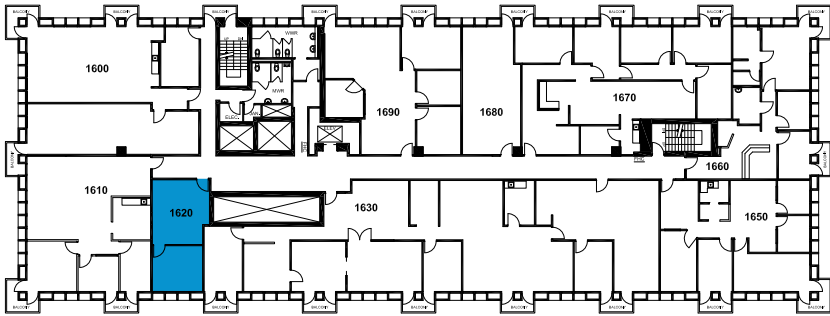

Pan Am
BUILDING

Suite 1620

1,798 SF

The floor plans provided are for informational purposes only. Landlord shall not be held responsible for the accuracy or completeness of the information provided. All measurements shall be field verified and the Landlord shall be held harmless.