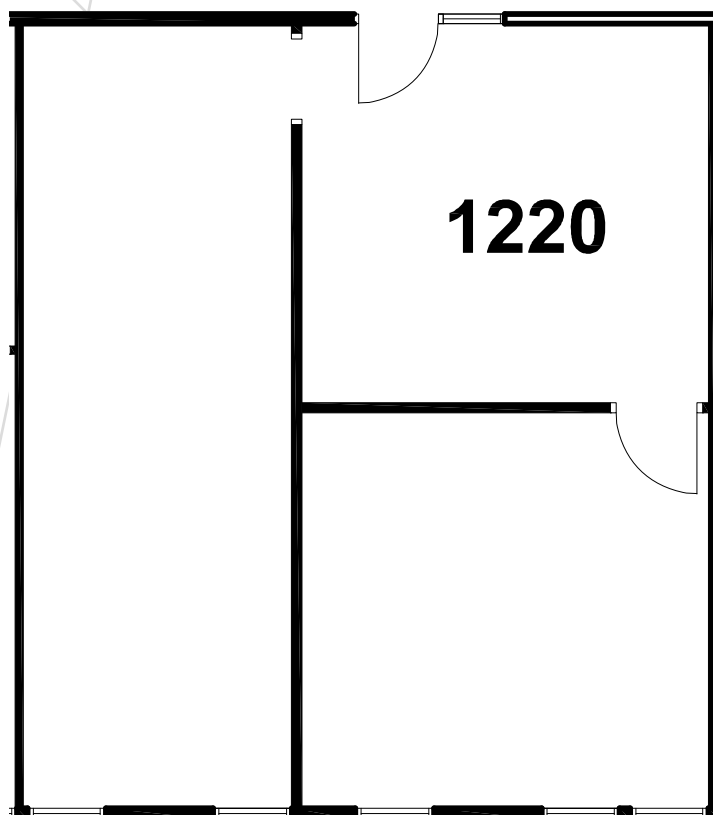

Pan Am
BUILDING

Suite 1220
909 SF

The floor plans provided are for informational purposes only. Landlord shall not be held responsible for the accuracy or completeness of the information provided. All measurements shall be field verified and the Landlord shall be held harmless.