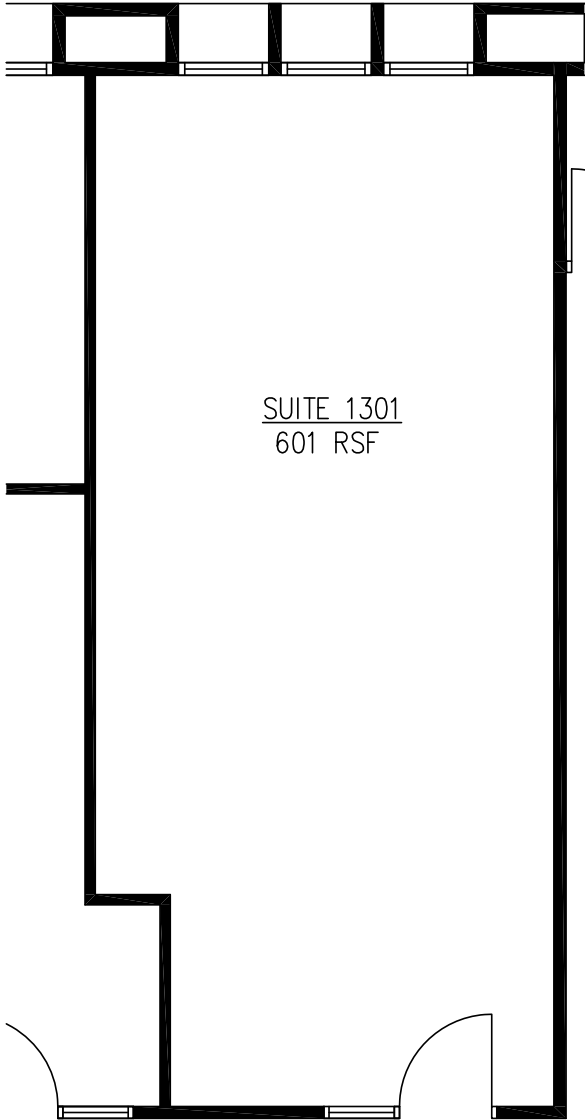

Pan Am
BUILDING

Suite 1301
601 SF

The floor plans provided are for informational purposes only. Landlord shall not be held responsible for the accuracy or completeness of the information provided. All measurements shall be field verified and the Landlord shall be held harmless.