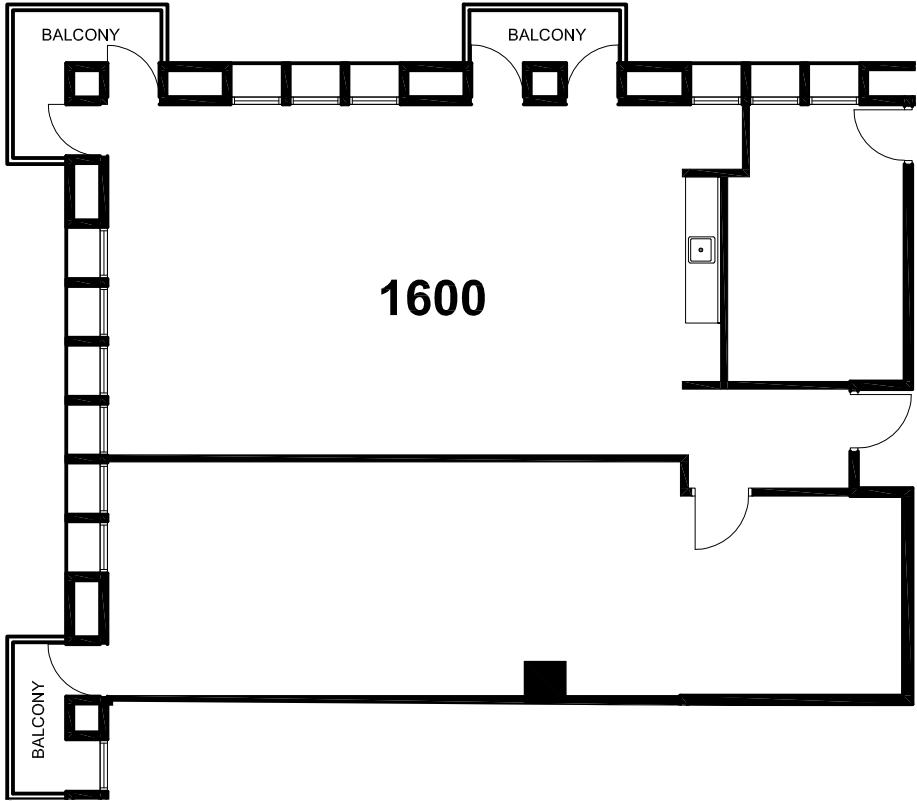

Pan Am
BUILDING

Suite 1600
1,798 SF

The floor plans provided are for informational purposes only. Landlord shall not be held responsible for the accuracy or completeness of the information provided. All measurements shall be field verified and the Landlord shall be held harmless.