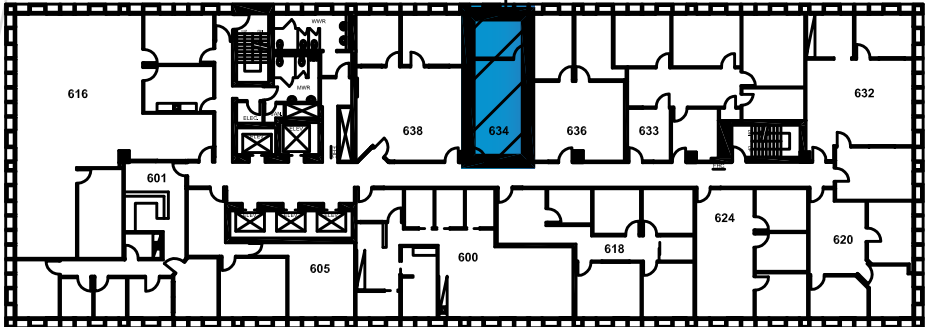

Pan Am
BUILDING

Suite 634
541 SF

The floor plans provided are for informational purposes only. Landlord shall not be held responsible for the accuracy or completeness of the information provided. All measurements shall be field verified and the Landlord shall be held harmless.