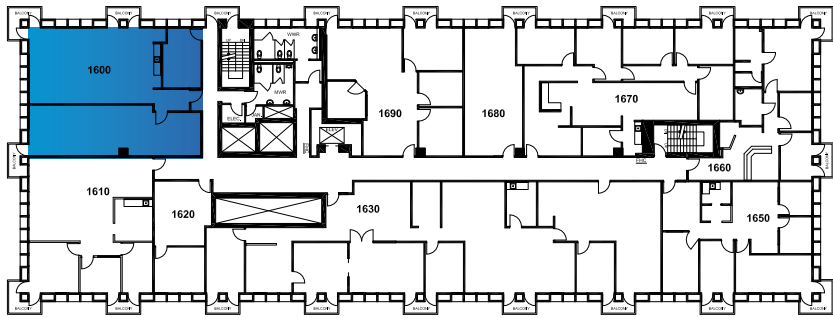

Pan Am
BUILDING

Suite 1600
1,798 SF

The floor plans provided are for informational purposes only. Landlord shall not be held responsible for the accuracy or completeness of the information provided. All measurements shall be field verified and the Landlord shall be held harmless.