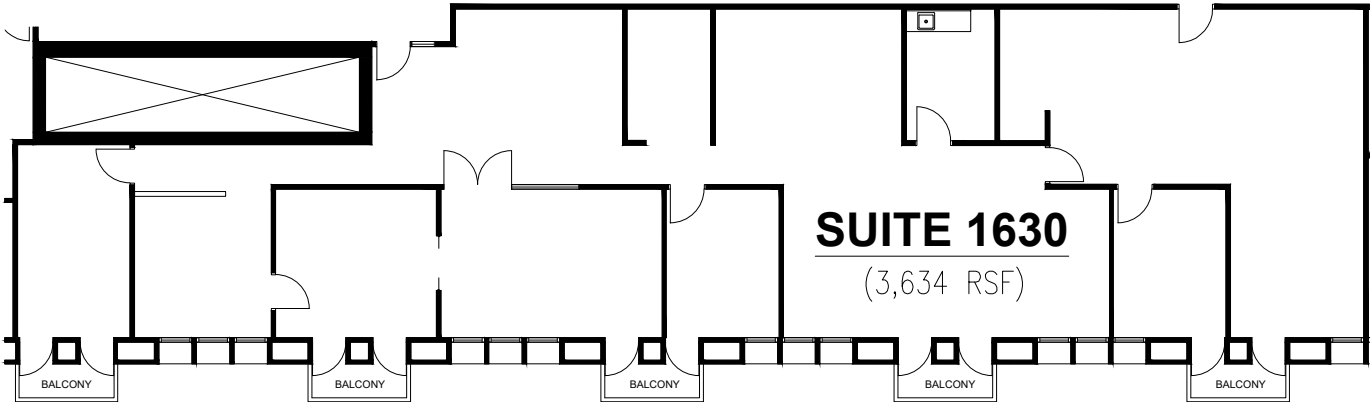

Pan Am
BUILDING

Suite 1630

3,634 SF

The floor plans provided are for informational purposes only. Landlord shall not be held responsible for the accuracy or completeness of the information provided. All measurements shall be field verified and the Landlord shall be held harmless.