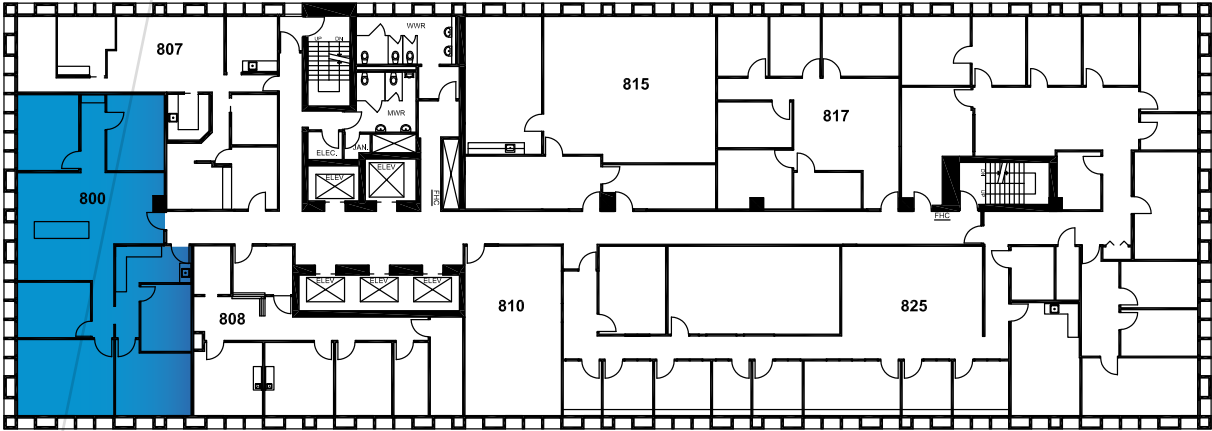

The floor plans provided are for informational purposes only. Landlord shall not be held responsible for the accuracy or completeness of the information provided. All measurements shall be field verified and the Landlord shall be held harmless.

Pan Am
BUILDING

Suite 728
1,581 SF

The floor plans provided are for informational purposes only. Landlord shall not be held responsible for the accuracy or completeness of the information provided. All measurements shall be field verified and the Landlord shall be held harmless.

Pan Am
BUILDING

Suite 800
1,939 SF

The floor plans provided are for informational purposes only. Landlord shall not be held responsible for the accuracy or completeness of the information provided. All measurements shall be field verified and the Landlord shall be held harmless.