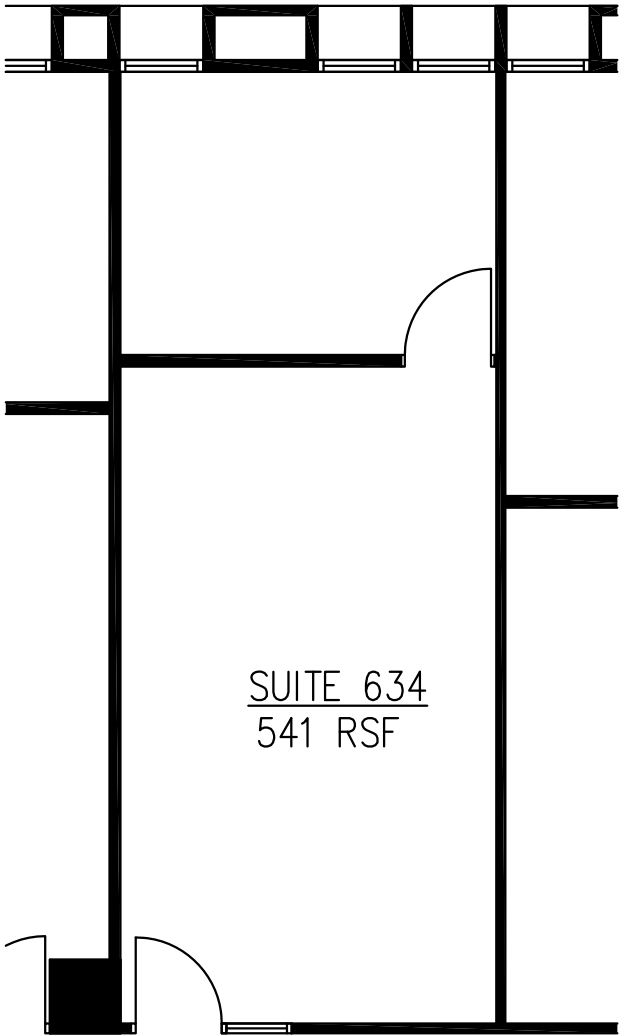

Pan Am
BUILDING

Suite 634
541 SF

The floor plans provided are for informational purposes only. Landlord shall not be held responsible for the accuracy or completeness of the information provided. All measurements shall be field verified and the Landlord shall be held harmless.