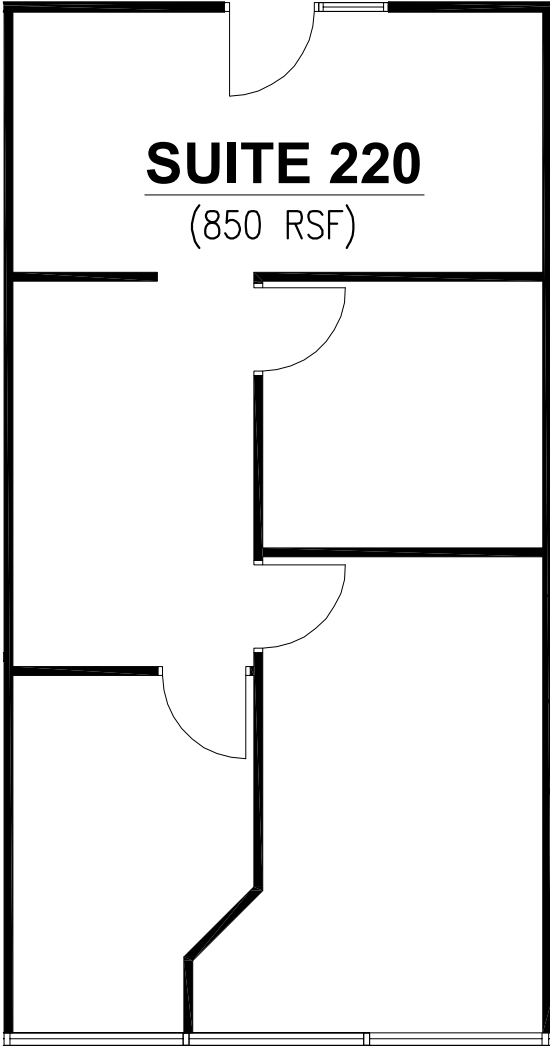

Pan Am
BUILDING

Suite 201

2,583 SF

The floor plans provided are for informational purposes only. Landlord shall not be held responsible for the accuracy or completeness of the information provided. All measurements shall be field verified and the Landlord shall be held harmless.

Pan Am
BUILDING

Suite 203

2,482 SF

The floor plans provided are for informational purposes only. Landlord shall not be held responsible for the accuracy or completeness of the information provided. All measurements shall be field verified and the Landlord shall be held harmless.

Pan Am
BUILDING

Suite 210
1,122 SF

The floor plans provided are for informational purposes only. Landlord shall not be held responsible for the accuracy or completeness of the information provided. All measurements shall be field verified and the Landlord shall be held harmless.

The floor plans provided are for informational purposes only. Landlord shall not be held responsible for the accuracy or completeness of the information provided. All measurements shall be field verified and the Landlord shall be held harmless.