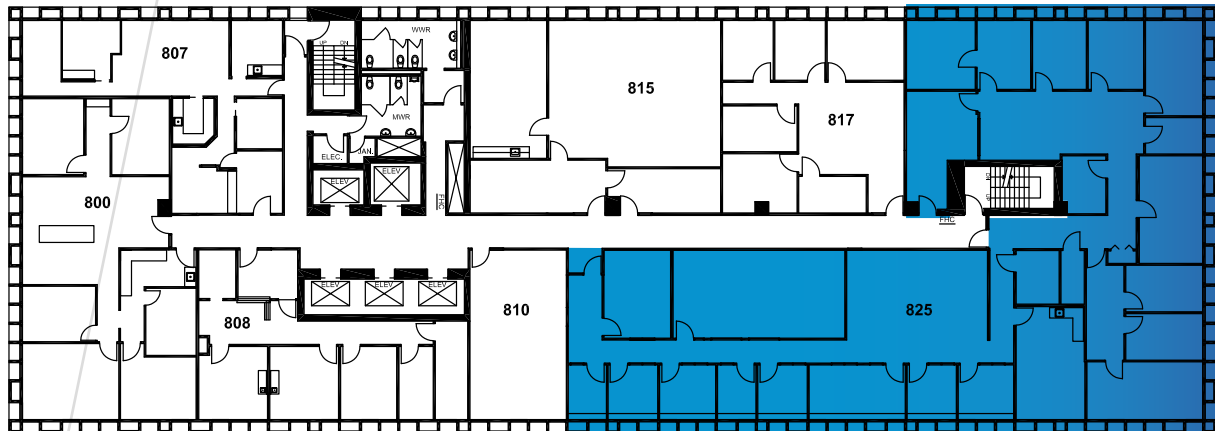

Pan Am
BUILDING

Suite 800
1,939 SF

The floor plans provided are for informational purposes only. Landlord shall not be held responsible for the accuracy or completeness of the information provided. All measurements shall be field verified and the Landlord shall be held harmless.

Pan Am
BUILDING

Suite 817

1,265 SF

The floor plans provided are for informational purposes only. Landlord shall not be held responsible for the accuracy or completeness of the information provided. All measurements shall be field verified and the Landlord shall be held harmless.

Pan Am

BUILDING

Suite 825

5,966 SF

The floor plans provided are for informational purposes only. Landlord shall not be held responsible for the accuracy or completeness of the information provided. All measurements shall be field verified and the Landlord shall be held harmless.