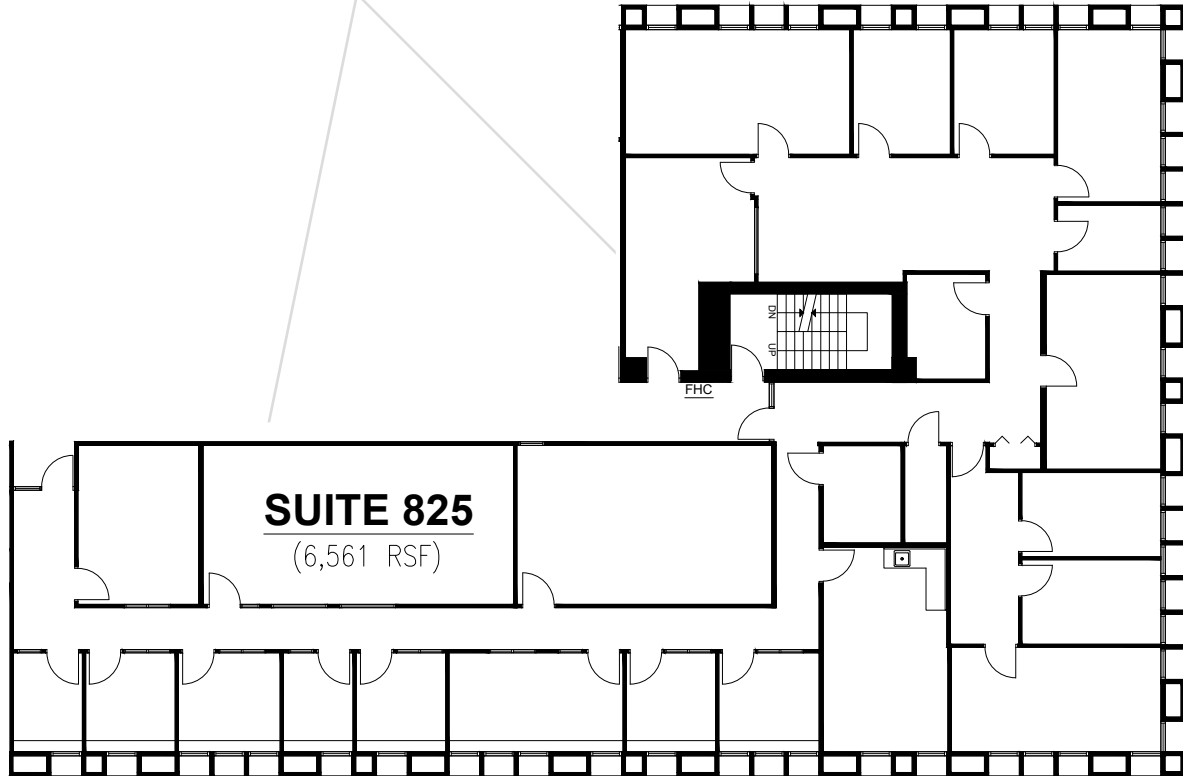

Pan Am
BUILDING

Suite 800
1,939 SF

The floor plans provided are for informational purposes only. Landlord shall not be held responsible for the accuracy or completeness of the information provided. All measurements shall be field verified and the Landlord shall be held harmless.

Pan Am
BUILDING

Suite 817

1,265 SF

The floor plans provided are for informational purposes only. Landlord shall not be held responsible for the accuracy or completeness of the information provided. All measurements shall be field verified and the Landlord shall be held harmless.

Pan Am

BUILDING

Suite 825

5,966 SF

The floor plans provided are for informational purposes only. Landlord shall not be held responsible for the accuracy or completeness of the information provided. All measurements shall be field verified and the Landlord shall be held harmless.