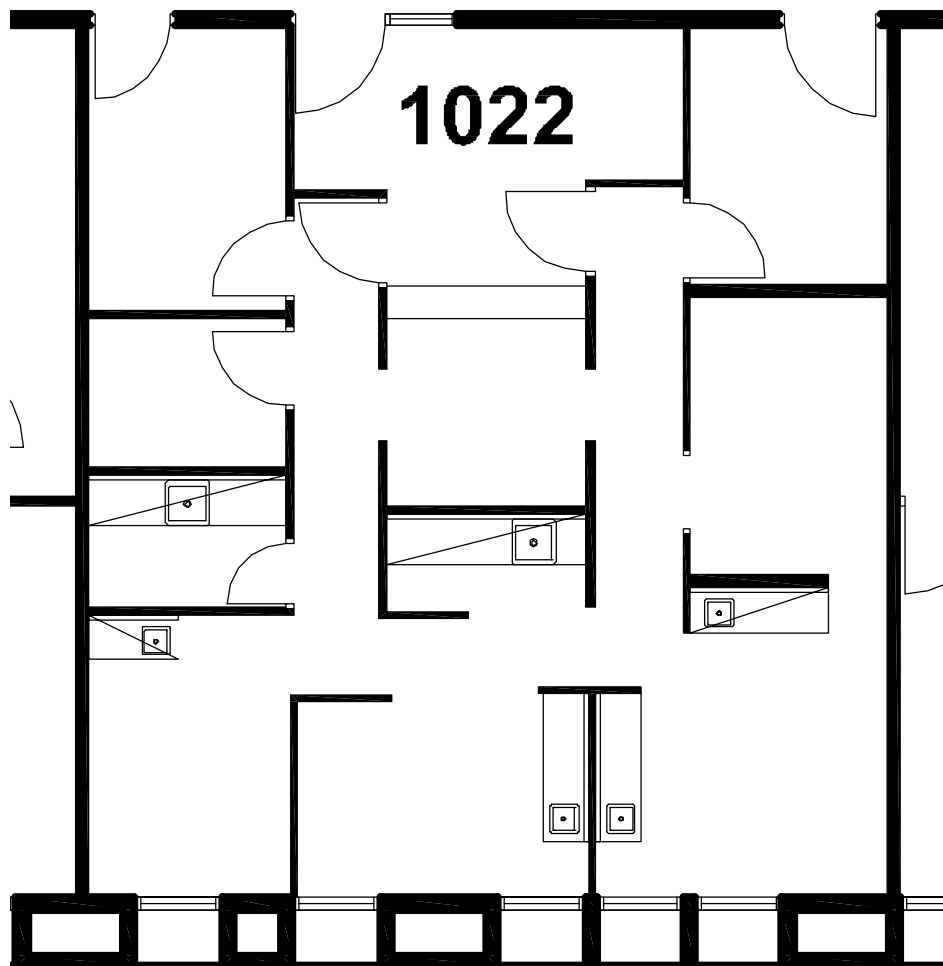

Pan Am
BUILDING

Suite 1001
1,182 SF

The floor plans provided are for informational purposes only. Landlord shall not be held responsible for the accuracy or completeness of the information provided. All measurements shall be field verified and the Landlord shall be held harmless.

Pan Am
BUILDING

Suite 1018
699 SF

The floor plans provided are for informational purposes only. Landlord shall not be held responsible for the accuracy or completeness of the information provided. All measurements shall be field verified and the Landlord shall be held harmless.

Pan Am
BUILDING

Suite 1022
961 SF

The floor plans provided are for informational purposes only. Landlord shall not be held responsible for the accuracy or completeness of the information provided. All measurements shall be field verified and the Landlord shall be held harmless.