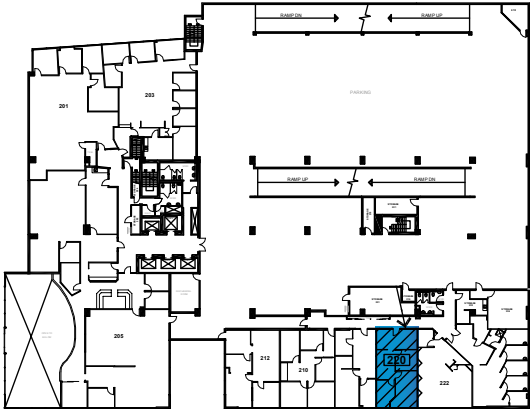

Pan Am
BUILDING

Suite 201

2,583 SF

The floor plans provided are for informational purposes only. Landlord shall not be held responsible for the accuracy or completeness of the information provided. All measurements shall be field verified and the Landlord shall be held harmless.

Pan Am
BUILDING

Suite 203

2,482 SF

The floor plans provided are for informational purposes only. Landlord shall not be held responsible for the accuracy or completeness of the information provided. All measurements shall be field verified and the Landlord shall be held harmless.

Pan Am
BUILDING

Suite 210
1,122 SF

The floor plans provided are for informational purposes only. Landlord shall not be held responsible for the accuracy or completeness of the information provided. All measurements shall be field verified and the Landlord shall be held harmless.

The floor plans provided are for informational purposes only. Landlord shall not be held responsible for the accuracy or completeness of the information provided. All measurements shall be field verified and the Landlord shall be held harmless.