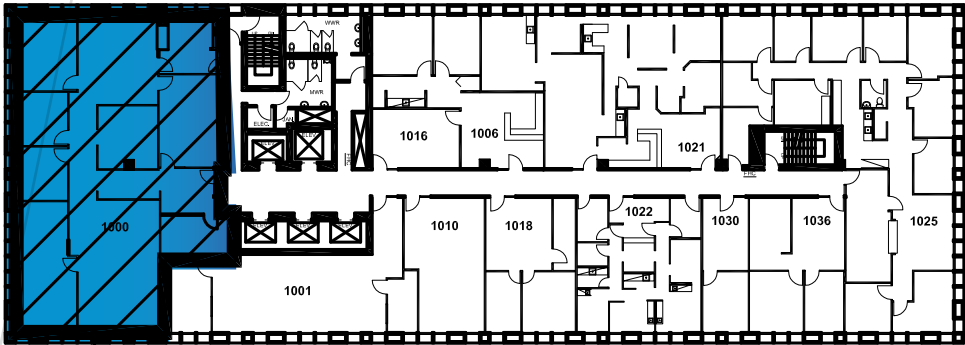

Pan Am

BUILDING

Suite 825

5,966 SF

The floor plans provided are for informational purposes only. Landlord shall not be held responsible for the accuracy or completeness of the information provided. All measurements shall be field verified and the Landlord shall be held harmless.

Pan Am
BUILDING

Suite 1000
3,510 SF

The floor plans provided are for informational purposes only. Landlord shall not be held responsible for the accuracy or completeness of the information provided. All measurements shall be field verified and the Landlord shall be held harmless.