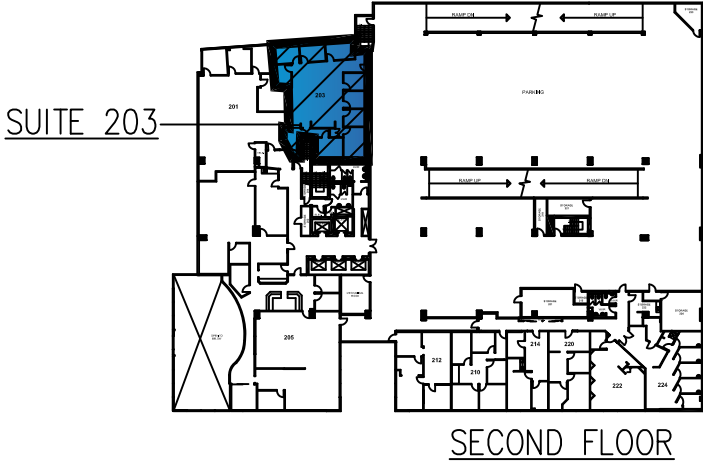

Pan Am
BUILDING

Suite 112
970 SF

The floor plans provided are for informational purposes only. Landlord shall not be held responsible for the accuracy or completeness of the information provided. All measurements shall be field verified and the Landlord shall be held harmless.

Pan Am
BUILDING

Suite 201

2,583 SF

The floor plans provided are for informational purposes only. Landlord shall not be held responsible for the accuracy or completeness of the information provided. All measurements shall be field verified and the Landlord shall be held harmless.

Pan Am
BUILDING

Suite 203

2,482 SF

The floor plans provided are for informational purposes only. Landlord shall not be held responsible for the accuracy or completeness of the information provided. All measurements shall be field verified and the Landlord shall be held harmless.

The floor plans provided are for informational purposes only. Landlord shall not be held responsible for the accuracy or completeness of the information provided. All measurements shall be field verified and the Landlord shall be held harmless.