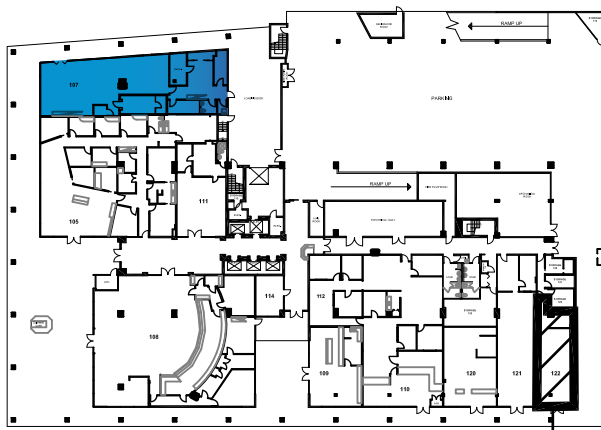

Pan Am

BUILDING

Suite 107

2,824 SF

The floor plans provided are for informational purposes only. Landlord shall not be held responsible for the accuracy or completeness of the information provided. All measurements shall be field verified and the Landlord shall be held harmless.

Pan Am
BUILDING

Suite 110

3,135 SF

The floor plans provided are for informational purposes only. Landlord shall not be held responsible for the accuracy or completeness of the information provided. All measurements shall be field verified and the Landlord shall be held harmless.

Pan Am
BUILDING

Suite 112
970 SF

The floor plans provided are for informational purposes only. Landlord shall not be held responsible for the accuracy or completeness of the information provided. All measurements shall be field verified and the Landlord shall be held harmless.