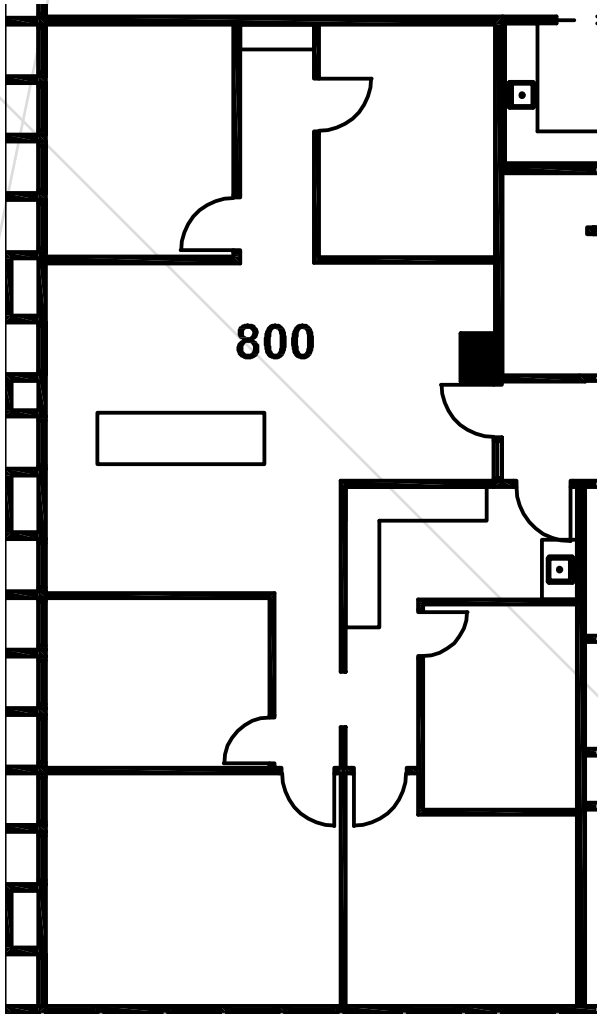

The floor plans provided are for informational purposes only. Landlord shall not be held responsible for the accuracy or completeness of the information provided. All measurements shall be field verified and the Landlord shall be held harmless.

Pan Am
BUILDING

Suite 634
541 SF

The floor plans provided are for informational purposes only. Landlord shall not be held responsible for the accuracy or completeness of the information provided. All measurements shall be field verified and the Landlord shall be held harmless.

Pan Am
BUILDING

Suite 728
1,581 SF

The floor plans provided are for informational purposes only. Landlord shall not be held responsible for the accuracy or completeness of the information provided. All measurements shall be field verified and the Landlord shall be held harmless.

Pan Am
BUILDING

Suite 800
1,939 SF

The floor plans provided are for informational purposes only. Landlord shall not be held responsible for the accuracy or completeness of the information provided. All measurements shall be field verified and the Landlord shall be held harmless.