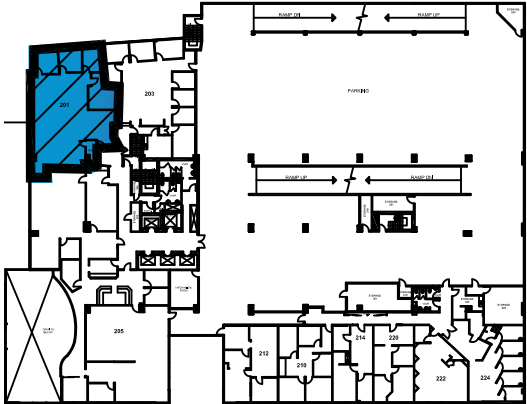

Pan Am
BUILDING

Suite 110

3,135 SF

The floor plans provided are for informational purposes only. Landlord shall not be held responsible for the accuracy or completeness of the information provided. All measurements shall be field verified and the Landlord shall be held harmless.

Pan Am
BUILDING

Suite 112
970 SF

The floor plans provided are for informational purposes only. Landlord shall not be held responsible for the accuracy or completeness of the information provided. All measurements shall be field verified and the Landlord shall be held harmless.

Pan Am
BUILDING

Suite 201

2,583 SF

The floor plans provided are for informational purposes only. Landlord shall not be held responsible for the accuracy or completeness of the information provided. All measurements shall be field verified and the Landlord shall be held harmless.

The floor plans provided are for informational purposes only. Landlord shall not be held responsible for the accuracy or completeness of the information provided. All measurements shall be field verified and the Landlord shall be held harmless.