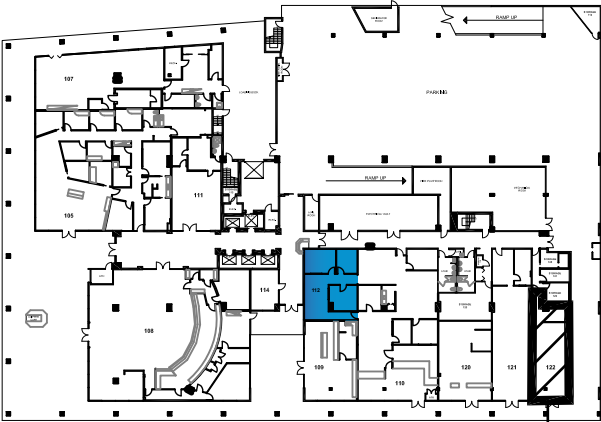

Pan Am

BUILDING

Suite 107

2,824 SF

The floor plans provided are for informational purposes only. Landlord shall not be held responsible for the accuracy or completeness of the information provided. All measurements shall be field verified and the Landlord shall be held harmless.

Pan Am
BUILDING

Suite 110

3,135 SF

The floor plans provided are for informational purposes only. Landlord shall not be held responsible for the accuracy or completeness of the information provided. All measurements shall be field verified and the Landlord shall be held harmless.

Pan Am
BUILDING

Suite 112
970 SF

The floor plans provided are for informational purposes only. Landlord shall not be held responsible for the accuracy or completeness of the information provided. All measurements shall be field verified and the Landlord shall be held harmless.

Pan Am
BUILDING

Suite 201

2,583 SF

The floor plans provided are for informational purposes only. Landlord shall not be held responsible for the accuracy or completeness of the information provided. All measurements shall be field verified and the Landlord shall be held harmless.