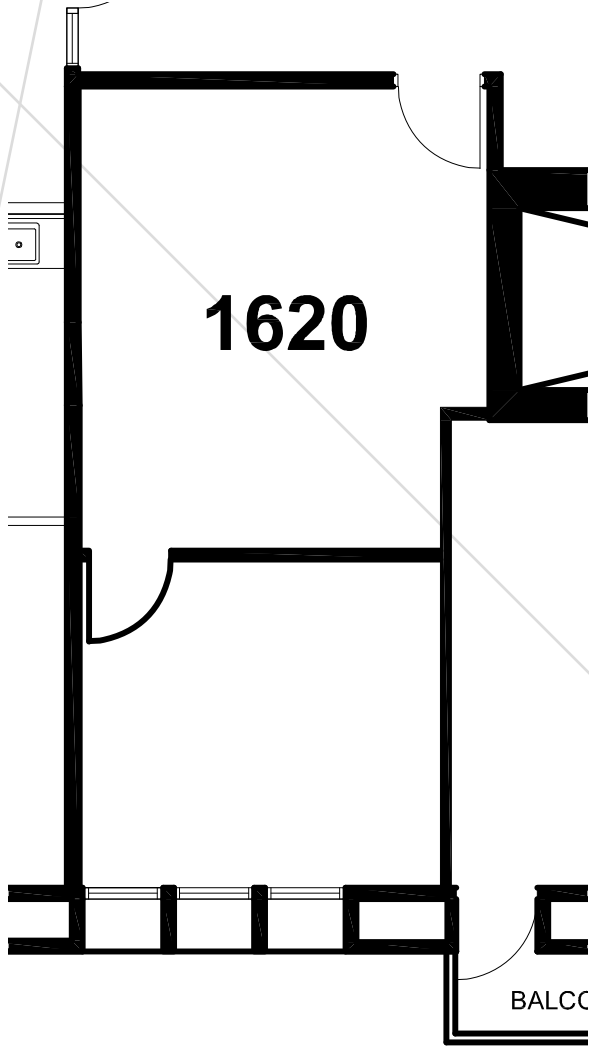

Pan Am
BUILDING

Suite 1620

1,798 SF

The floor plans provided are for informational purposes only. Landlord shall not be held responsible for the accuracy or completeness of the information provided. All measurements shall be field verified and the Landlord shall be held harmless.