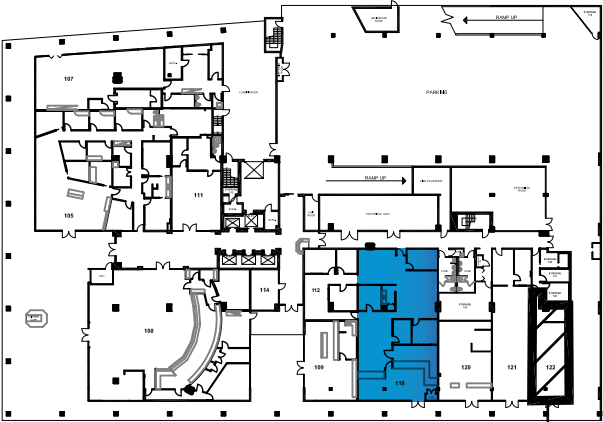

Pan Am

BUILDING

Suite 107

2,824 SF

The floor plans provided are for informational purposes only. Landlord shall not be held responsible for the accuracy or completeness of the information provided. All measurements shall be field verified and the Landlord shall be held harmless.

Pan Am
BUILDING

Suite 110

3,135 SF

The floor plans provided are for informational purposes only. Landlord shall not be held responsible for the accuracy or completeness of the information provided. All measurements shall be field verified and the Landlord shall be held harmless.

Pan Am
BUILDING

Suite 112
970 SF

The floor plans provided are for informational purposes only. Landlord shall not be held responsible for the accuracy or completeness of the information provided. All measurements shall be field verified and the Landlord shall be held harmless.