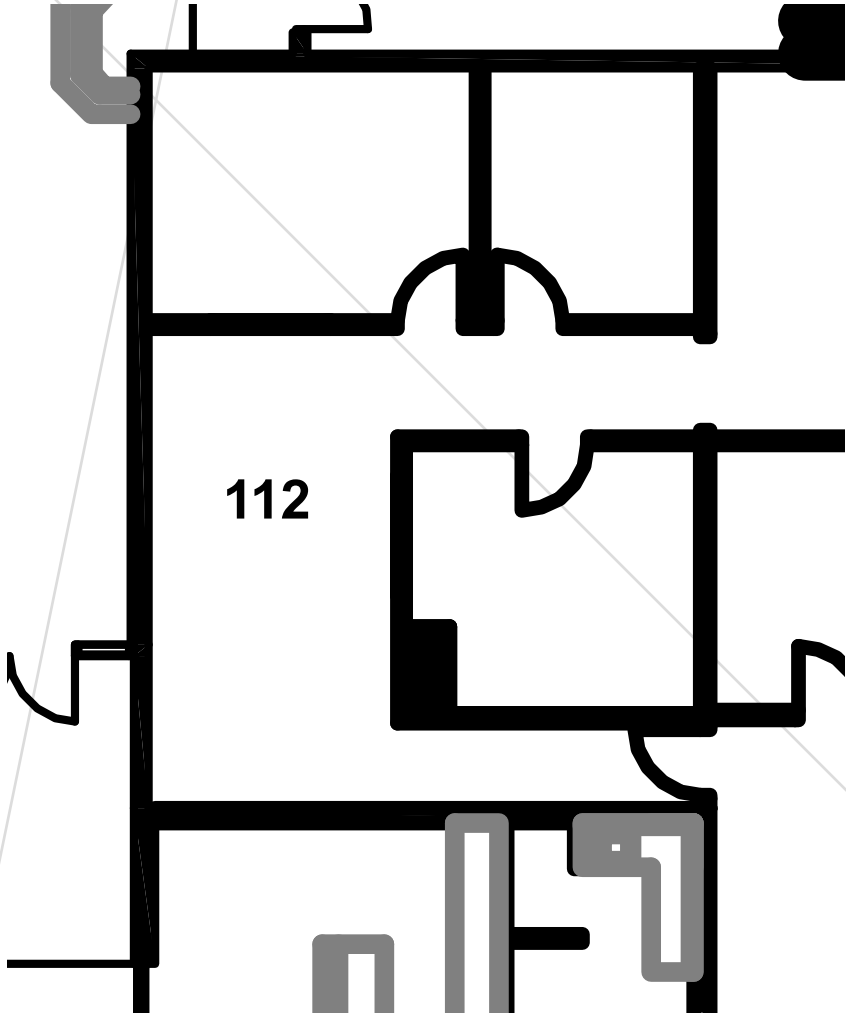

Pan Am

BUILDING

Suite 107

2,824 SF

The floor plans provided are for informational purposes only. Landlord shall not be held responsible for the accuracy or completeness of the information provided. All measurements shall be field verified and the Landlord shall be held harmless.

Pan Am
BUILDING

Suite 110

3,135 SF

The floor plans provided are for informational purposes only. Landlord shall not be held responsible for the accuracy or completeness of the information provided. All measurements shall be field verified and the Landlord shall be held harmless.

Pan Am
BUILDING

Suite 112
970 SF

The floor plans provided are for informational purposes only. Landlord shall not be held responsible for the accuracy or completeness of the information provided. All measurements shall be field verified and the Landlord shall be held harmless.

Pan Am
BUILDING

Suite 201

2,583 SF

The floor plans provided are for informational purposes only. Landlord shall not be held responsible for the accuracy or completeness of the information provided. All measurements shall be field verified and the Landlord shall be held harmless.