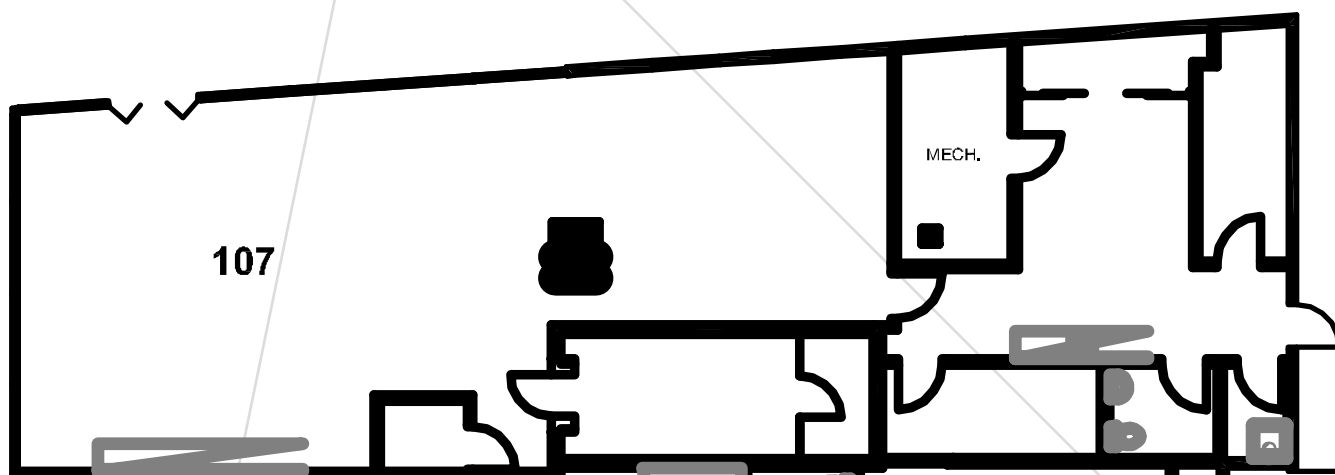

Pan Am

BUILDING

Suite 107

2,824 SF

The floor plans provided are for informational purposes only. Landlord shall not be held responsible for the accuracy or completeness of the information provided. All measurements shall be field verified and the Landlord shall be held harmless.

Pan Am
BUILDING

Suite 110

3,135 SF

The floor plans provided are for informational purposes only. Landlord shall not be held responsible for the accuracy or completeness of the information provided. All measurements shall be field verified and the Landlord shall be held harmless.