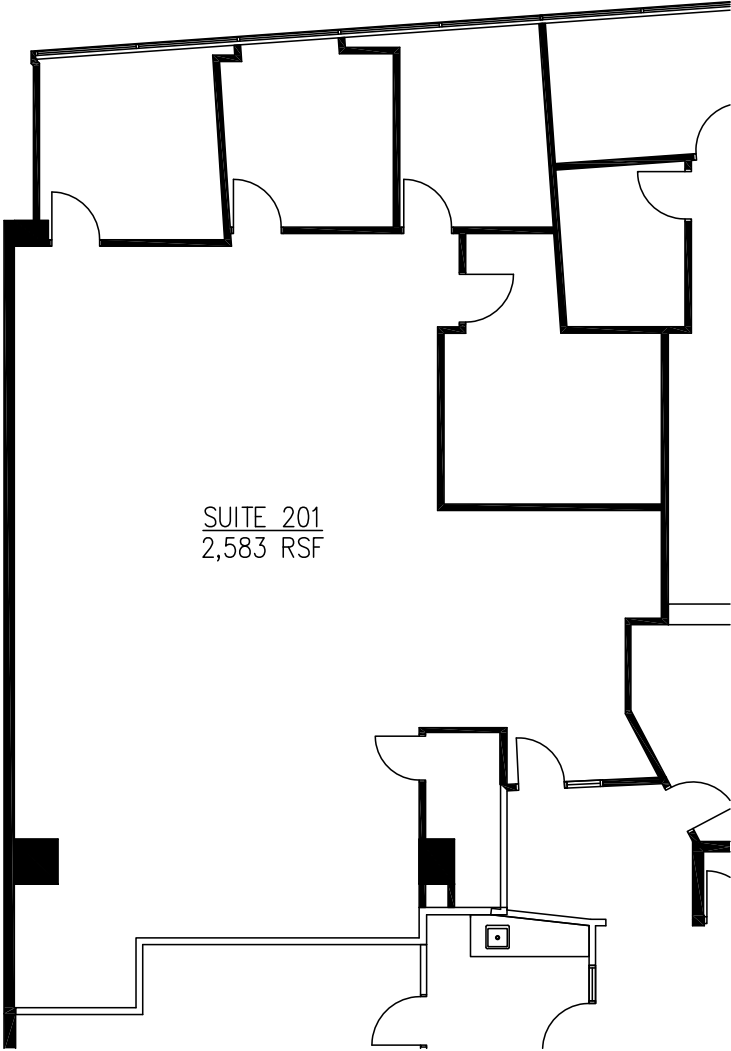

Pan Am
BUILDING

Suite 110

3,135 SF

The floor plans provided are for informational purposes only. Landlord shall not be held responsible for the accuracy or completeness of the information provided. All measurements shall be field verified and the Landlord shall be held harmless.

Pan Am
BUILDING

Suite 112
970 SF

The floor plans provided are for informational purposes only. Landlord shall not be held responsible for the accuracy or completeness of the information provided. All measurements shall be field verified and the Landlord shall be held harmless.

Pan Am
BUILDING

Suite 201

2,583 SF

The floor plans provided are for informational purposes only. Landlord shall not be held responsible for the accuracy or completeness of the information provided. All measurements shall be field verified and the Landlord shall be held harmless.

Pan Am
BUILDING

Suite 203

2,482 SF

The floor plans provided are for informational purposes only. Landlord shall not be held responsible for the accuracy or completeness of the information provided. All measurements shall be field verified and the Landlord shall be held harmless.