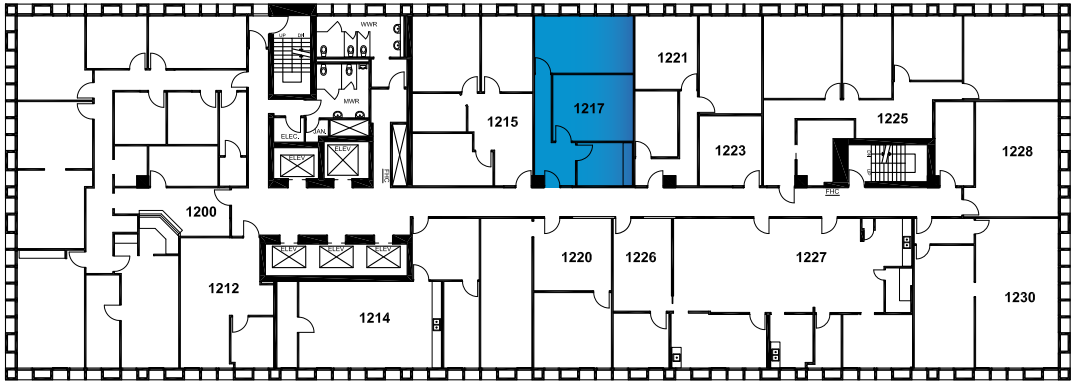

Pan Am
BUILDING

Suite 1217
784 SF

The floor plans provided are for informational purposes only. Landlord shall not be held responsible for the accuracy or completeness of the information provided. All measurements shall be field verified and the Landlord shall be held harmless.