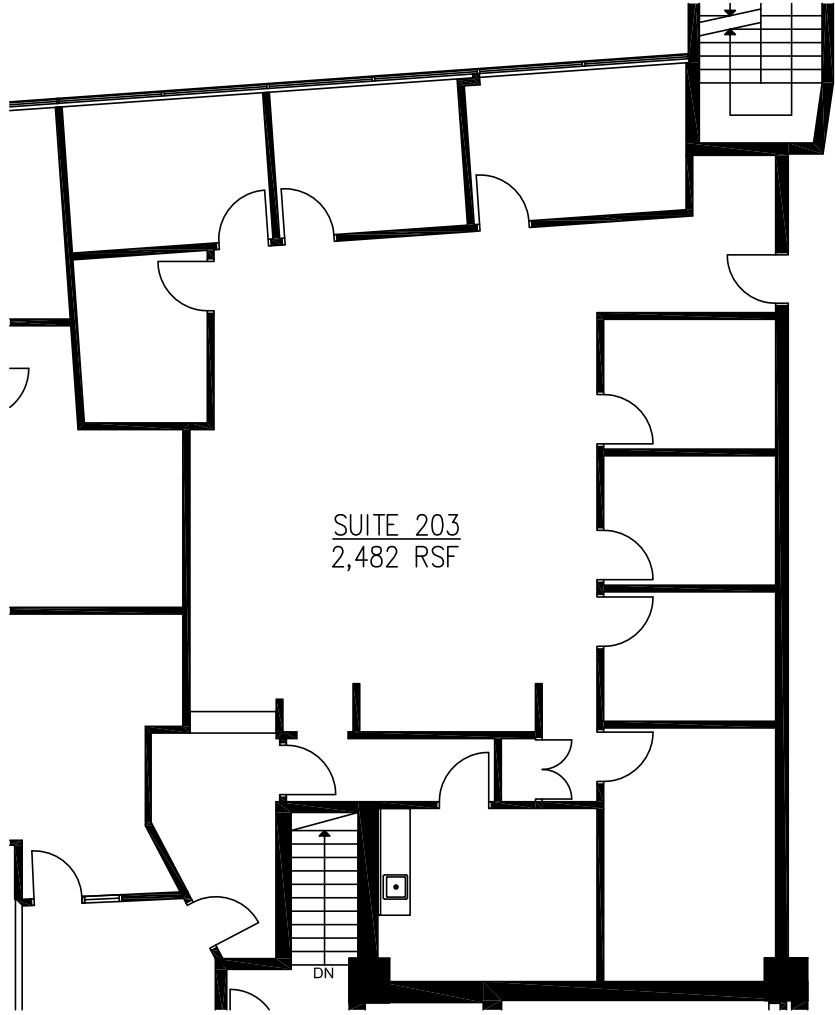

Pan Am
BUILDING

Suite 112
970 SF

The floor plans provided are for informational purposes only. Landlord shall not be held responsible for the accuracy or completeness of the information provided. All measurements shall be field verified and the Landlord shall be held harmless.

Pan Am
BUILDING

Suite 201

2,583 SF

The floor plans provided are for informational purposes only. Landlord shall not be held responsible for the accuracy or completeness of the information provided. All measurements shall be field verified and the Landlord shall be held harmless.

Pan Am
BUILDING

Suite 203

2,482 SF

The floor plans provided are for informational purposes only. Landlord shall not be held responsible for the accuracy or completeness of the information provided. All measurements shall be field verified and the Landlord shall be held harmless.

The floor plans provided are for informational purposes only. Landlord shall not be held responsible for the accuracy or completeness of the information provided. All measurements shall be field verified and the Landlord shall be held harmless.