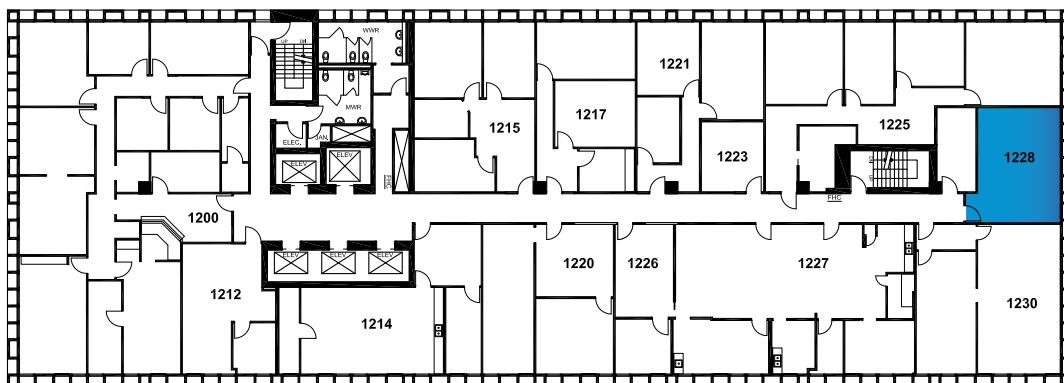

Pan Am
BUILDING

Suite 1228
624 SF

The floor plans provided are for informational purposes only. Landlord shall not be held responsible for the accuracy or completeness of the information provided. All measurements shall be field verified and the Landlord shall be held harmless.

Colliers