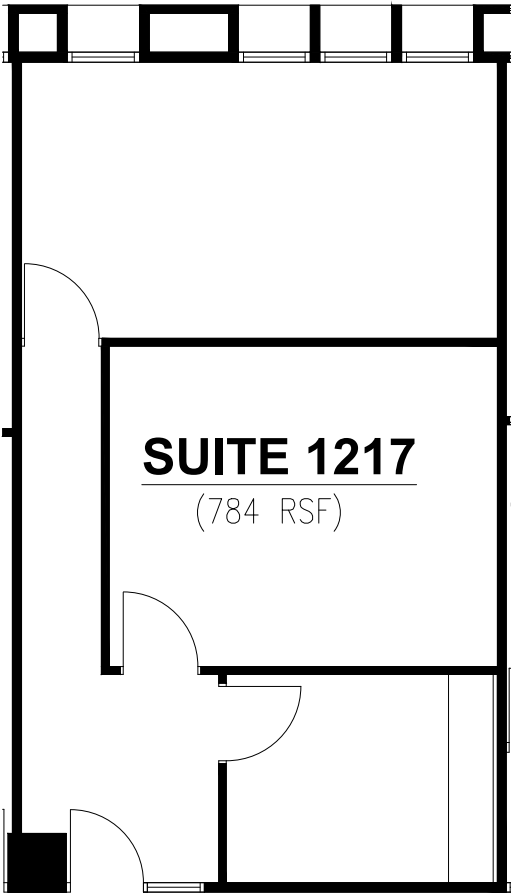

Pan Am
BUILDING

Suite 1030
361 SF

The floor plans provided are for informational purposes only. Landlord shall not be held responsible for the accuracy or completeness of the information provided. All measurements shall be field verified and the Landlord shall be held harmless.

Colliers

Pan Am
BUILDING

Suite 1200
3,277 SF

The floor plans provided are for informational purposes only. Landlord shall not be held responsible for the accuracy or completeness of the information provided. All measurements shall be field verified and the Landlord shall be held harmless.

Pan Am
BUILDING

Suite 1217
784 SF

The floor plans provided are for informational purposes only. Landlord shall not be held responsible for the accuracy or completeness of the information provided. All measurements shall be field verified and the Landlord shall be held harmless.