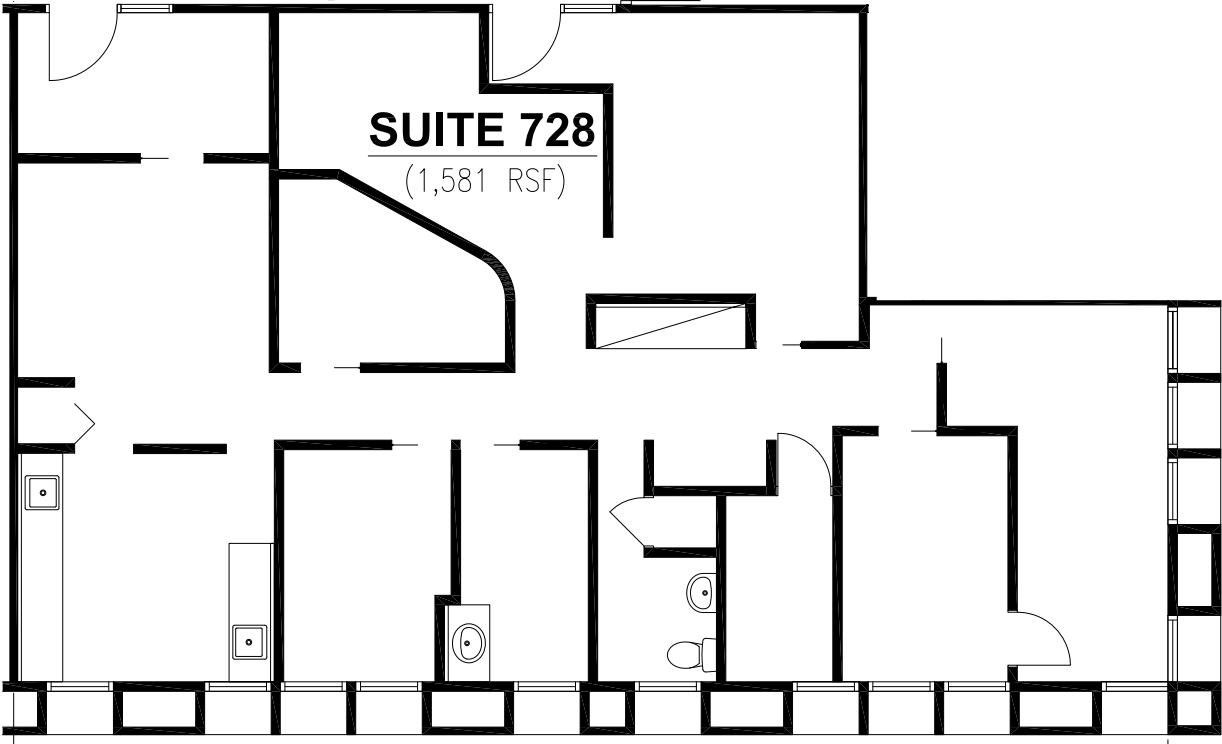

The floor plans provided are for informational purposes only. Landlord shall not be held responsible for the accuracy or completeness of the information provided. All measurements shall be field verified and the Landlord shall be held harmless.

Pan Am
BUILDING

Suite 634
541 SF

The floor plans provided are for informational purposes only. Landlord shall not be held responsible for the accuracy or completeness of the information provided. All measurements shall be field verified and the Landlord shall be held harmless.

Pan Am
BUILDING

Suite 728
1,581 SF

The floor plans provided are for informational purposes only. Landlord shall not be held responsible for the accuracy or completeness of the information provided. All measurements shall be field verified and the Landlord shall be held harmless.

Pan Am
BUILDING

Suite 800
1,939 SF

The floor plans provided are for informational purposes only. Landlord shall not be held responsible for the accuracy or completeness of the information provided. All measurements shall be field verified and the Landlord shall be held harmless.