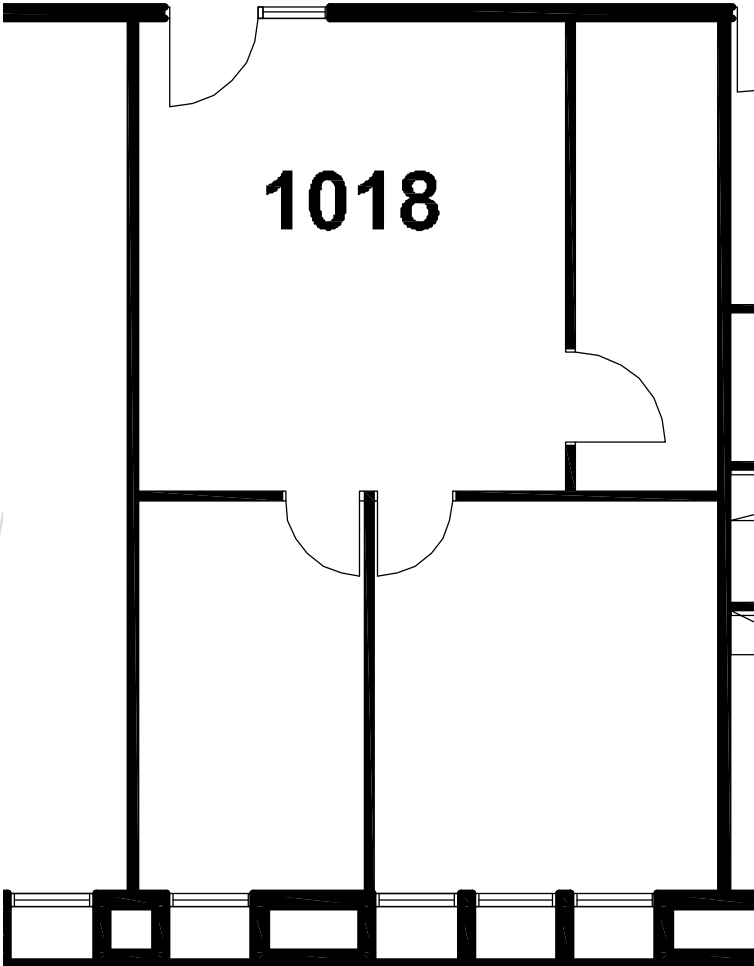

Pan Am
BUILDING

Suite 1000
3,510 SF

The floor plans provided are for informational purposes only. Landlord shall not be held responsible for the accuracy or completeness of the information provided. All measurements shall be field verified and the Landlord shall be held harmless.

Pan Am
BUILDING

Suite 1001
1,182 SF

The floor plans provided are for informational purposes only. Landlord shall not be held responsible for the accuracy or completeness of the information provided. All measurements shall be field verified and the Landlord shall be held harmless.

Pan Am
BUILDING

Suite 1018
699 SF

The floor plans provided are for informational purposes only. Landlord shall not be held responsible for the accuracy or completeness of the information provided. All measurements shall be field verified and the Landlord shall be held harmless.