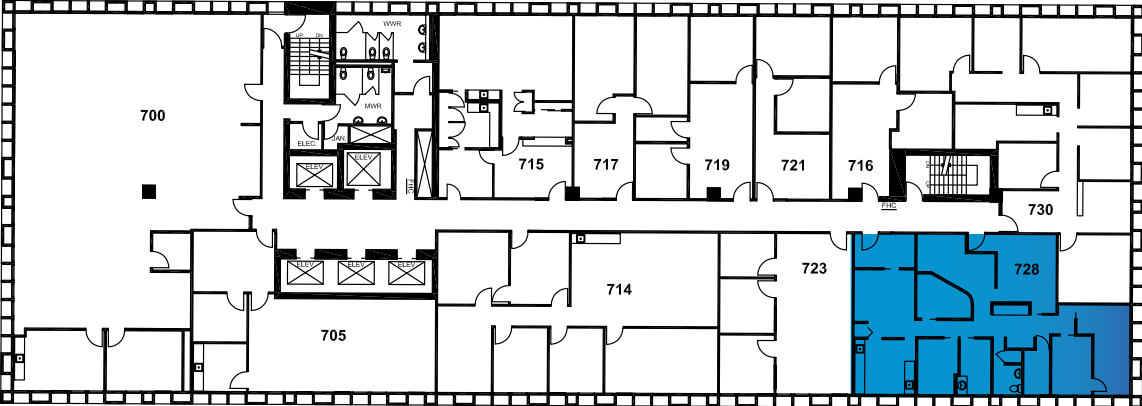

The floor plans provided are for informational purposes only. Landlord shall not be held responsible for the accuracy or completeness of the information provided. All measurements shall be field verified and the Landlord shall be held harmless.

Pan Am
BUILDING

Suite 634
541 SF

The floor plans provided are for informational purposes only. Landlord shall not be held responsible for the accuracy or completeness of the information provided. All measurements shall be field verified and the Landlord shall be held harmless.

Pan Am
BUILDING

Suite 728
1,581 SF

The floor plans provided are for informational purposes only. Landlord shall not be held responsible for the accuracy or completeness of the information provided. All measurements shall be field verified and the Landlord shall be held harmless.

Pan Am
BUILDING

Suite 800
1,939 SF

The floor plans provided are for informational purposes only. Landlord shall not be held responsible for the accuracy or completeness of the information provided. All measurements shall be field verified and the Landlord shall be held harmless.