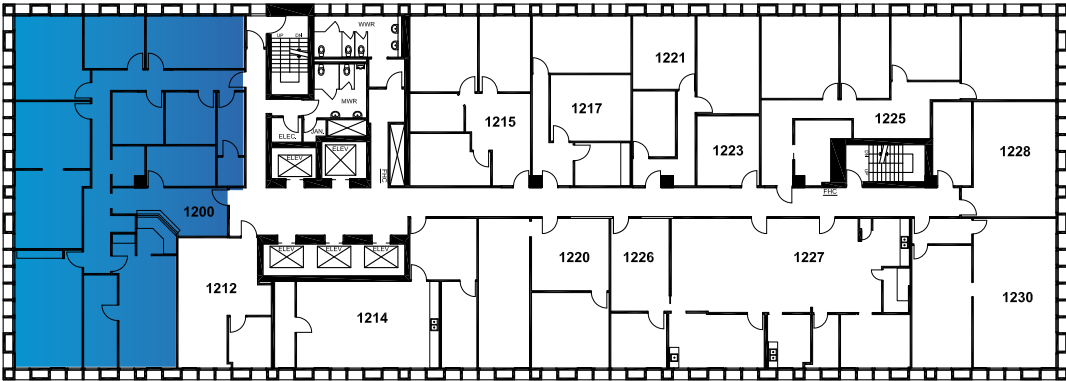

Pan Am
BUILDING

Suite 1200
3,277 SF

The floor plans provided are for informational purposes only. Landlord shall not be held responsible for the accuracy or completeness of the information provided. All measurements shall be field verified and the Landlord shall be held harmless.